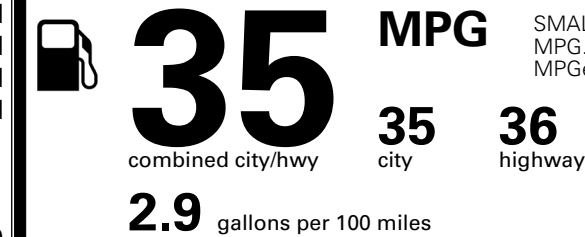

MSRP INCLUDING OPTIONS

\$ 34,370.00

INLAND FREIGHT AND HANDLING

\$ 1,495.00

TOTAL MANUFACTURER'S SUGGESTED RETAIL PRICE ▶

\$ 35,865.00

TOTAL ADDITIONAL WEIGHT: 6.4

EPA DOT Fuel Economy and Environment

Gasoline Vehicle

Fuel Economy

You save
\$1,500
 in fuel costs
 over 5 years
 compared to the
 average new vehicle.

Annual fuel cost
\$1,400

Fuel Economy & Greenhouse Gas Rating (tailpipe only)

Smog Rating (tailpipe only)