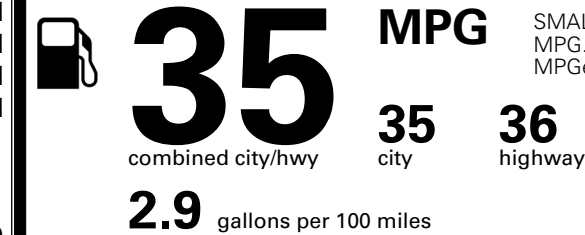

TOTAL MANUFACTURER'S SUGGESTED RETAIL PRICE ▶

\$ 36,895.00

TOTAL ADDITIONAL WEIGHT: 10.1

EPA DOT Fuel Economy and Environment

Gasoline Vehicle

Fuel Economy

SMALL SUVs range from 14 to 125 MPG. The best vehicle rates 146 MPGe.

You save
\$1,500
 in fuel costs
 over 5 years
 compared to the
 average new vehicle.

Annual fuel cost
\$1,400

Fuel Economy & Greenhouse Gas Rating (tailpipe only)

Smog Rating (tailpipe only)

This vehicle emits 251 grams CO₂ per mile. The best emits 0 grams per mile (tailpipe only). Producing and distributing fuel also create emissions; learn more at fueleconomy.gov.