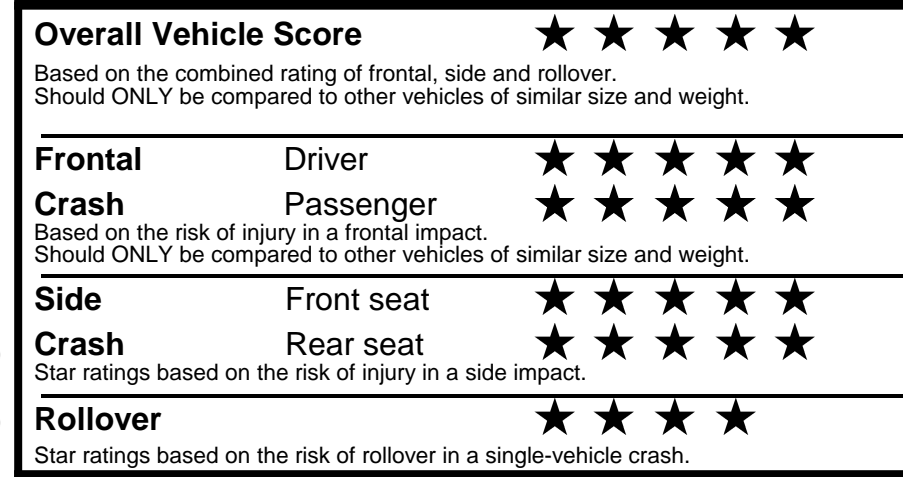

fueleconomy.gov

Calculate personalized estimates and compare vehicles

GOVERNMENT 5-STAR SAFETY RATINGS

Star ratings range from 1 to 5 stars (★★★★★) with 5 being the highest.
 Source: National Highway Traffic Safety Administration (NHTSA).
www.safercar.gov or 1-888-327-4236