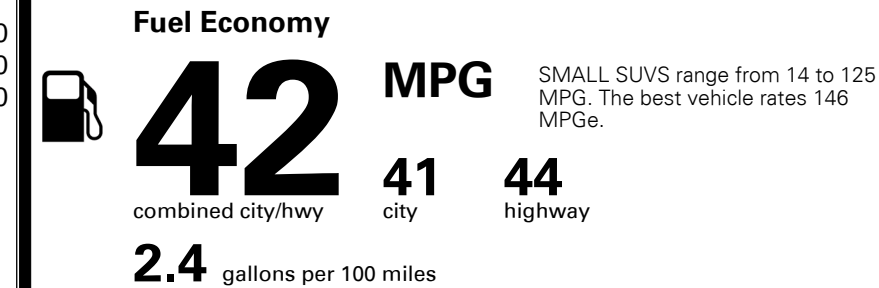

MSRP INCLUDING OPTIONS \$ 30,805.00

INLAND FREIGHT AND HANDLING \$ 1,445.00

TOTAL MANUFACTURER'S SUGGESTED RETAIL PRICE ► \$ 32,250.00

TOTAL ADDITIONAL WEIGHT: 6.5

*Additional terms and conditions apply.
 **Kia Connect may be currently unavailable for some Model Year 2022 and newer vehicles sold or purchased in Massachusetts; please see owners.kia.com for more information.
 NOTE: When you purchase this vehicle, Kia America, Inc. collects personal information you provide to the dealership. For information on our collection and use of personal information and your rights, please see our Privacy Policy on www.kia.com.

EPA DOT Fuel Economy and Environment

Gasoline Vehicle

You save \$2,500
 in fuel costs over 5 years compared to the average new vehicle.

Annual fuel cost \$1,200

Actual results will vary for many reasons, including driving conditions and how you drive and maintain your vehicle. The average new vehicle gets 29 MPG and costs \$8,500 to fuel over 5 years. Cost estimates are based on 15,000 miles per year at \$ 3.30 per gallon. MPGe is miles per gasoline gallon equivalent. Vehicle emissions are a significant cause of climate change and smog.