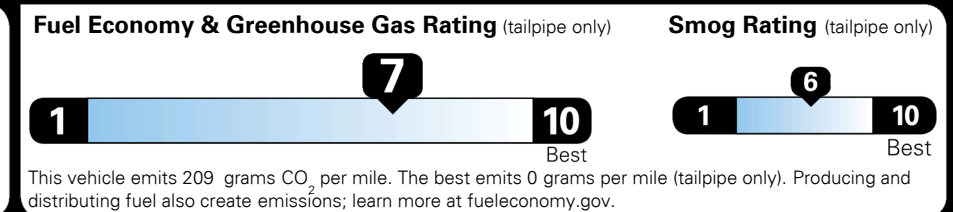

MSRP INCLUDING OPTIONS \$ 30,805.00

INLAND FREIGHT AND HANDLING \$ 1,445.00

TOTAL MANUFACTURER'S SUGGESTED RETAIL PRICE ► \$ 32,250.00

TOTAL ADDITIONAL WEIGHT: 6.5

*Additional terms and conditions apply.
 **Kia Connect may be currently unavailable for some Model Year 2022 and newer vehicles sold or purchased in Massachusetts; please see owners.kia.com for more information.
 NOTE: When you purchase this vehicle, Kia America, Inc. collects personal information you provide to the dealership. For information on our collection and use of personal information and your rights, please see our Privacy Policy on www.kia.com.

EPA DOT Fuel Economy and Environment

Gasoline Vehicle

You save \$2,500
 in fuel costs over 5 years compared to the average new vehicle.

Annual fuel cost \$1,200

Actual results will vary for many reasons, including driving conditions and how you drive and maintain your vehicle. The average new vehicle gets 29 MPG and costs \$8,500 to fuel over 5 years. Cost estimates are based on 15,000 miles per year at \$ 3.30 per gallon. MPGe is miles per gasoline gallon equivalent. Vehicle emissions are a significant cause of climate change and smog.