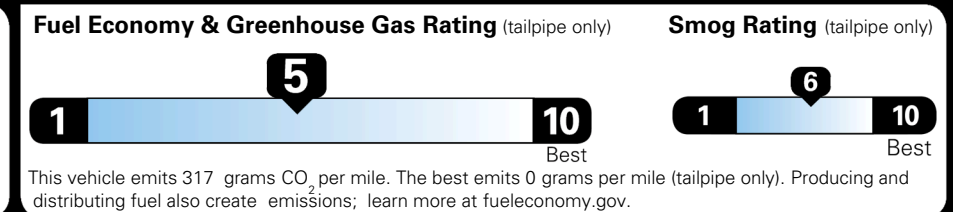

TOTAL ADDITIONAL WEIGHT: 10.3

EPA DOT Fuel Economy and Environment

Gasoline Vehicle

You spend \$250
 more in fuel costs over 5 years compared to the average new vehicle.

Annual fuel cost \$1,750

Actual results will vary for many reasons, including driving conditions and how you drive and maintain your vehicle. The average new vehicle gets 29 MPG and costs \$8,500 to fuel over 5 years. Cost estimates are based on 15,000 miles per year at \$ 3.30 per gallon. MPGe is miles per gasoline gallon equivalent. Vehicle emissions are a significant cause of climate change and smog.