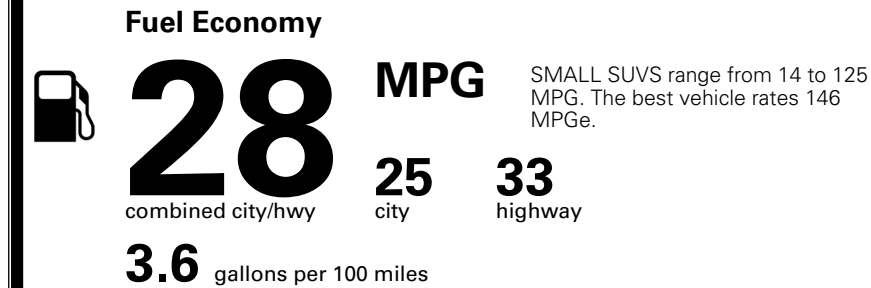

MSRP INCLUDING OPTIONS

\$ 29,930.00

INLAND FREIGHT AND HANDLING

\$ 1,495.00

TOTAL MANUFACTURER'S SUGGESTED RETAIL PRICE ▶

\$ 31,425.00

*Additional terms and conditions apply.
 **Kia Connect may be currently unavailable for some Model Year 2022 and newer vehicles sold or purchased in Massachusetts; please see owners.kia.com for more information.
 NOTE: When you purchase this vehicle, Kia America, Inc. collects personal information you provide to the dealership. For information on our collection and use of personal information and your rights, please see our Privacy Policy on www.kia.com.

TOTAL ADDITIONAL WEIGHT: 10.3

EPA DOT Fuel Economy and Environment

Gasoline Vehicle

You spend \$250
 more in fuel costs over 5 years compared to the average new vehicle.

Annual fuel cost \$1,750

Actual results will vary for many reasons, including driving conditions and how you drive and maintain your vehicle. The average new vehicle gets 29 MPG and costs \$8,500 to fuel over 5 years. Cost estimates are based on 15,000 miles per year at \$ 3.30 per gallon. MPGe is miles per gasoline gallon equivalent. Vehicle emissions are a significant cause of climate change and smog.