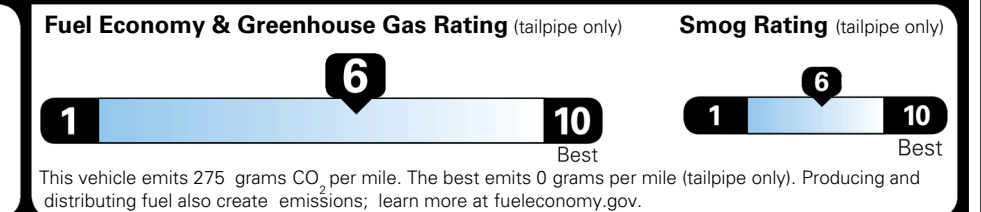

TOTAL ADDITIONAL WEIGHT: 14.4

EPA DOT Fuel Economy and Environment

Gasoline Vehicle

You save \$750
 in fuel costs over 5 years compared to the average new vehicle.

Annual fuel cost \$1,550

Actual results will vary for many reasons, including driving conditions and how you drive and maintain your vehicle. The average new vehicle gets 29 MPG and costs \$8,500 to fuel over 5 years. Cost estimates are based on 15,000 miles per year at \$ 3.30 per gallon. MPGe is miles per gasoline gallon equivalent. Vehicle emissions are a significant cause of climate change and smog.