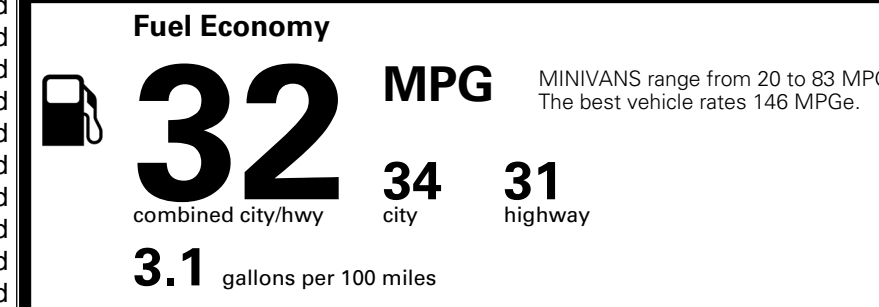

\$495.00
 Included

 \$285.00
 \$65.00
 \$130.00

MSRP INCLUDING OPTIONS

\$ 54,465.00

INLAND FREIGHT AND HANDLING

\$ 1,545.00

TOTAL MANUFACTURER'S SUGGESTED RETAIL PRICE ▶

\$ 56,010.00

TOTAL ADDITIONAL WEIGHT: 14.4

EPA DOT Fuel Economy and Environment

Gasoline Vehicle

You save \$750
 in fuel costs over 5 years compared to the average new vehicle.

Annual fuel cost \$1,550

Actual results will vary for many reasons, including driving conditions and how you drive and maintain your vehicle. The average new vehicle gets 29 MPG and costs \$8,500 to fuel over 5 years. Cost estimates are based on 15,000 miles per year at \$ 3.30 per gallon. MPGe is miles per gasoline gallon equivalent. Vehicle emissions are a significant cause of climate change and smog.