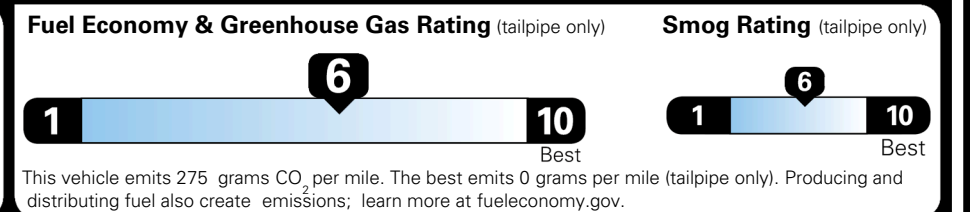

Actual results will vary for many reasons, including driving conditions and how you drive and maintain your vehicle. The average new vehicle gets 29 MPG and costs $8,500 to fuel over 5 years. Cost estimates are based on 15,000 miles per year at $ 3.30 per gallon. MPGe is miles per gasoline gallon equivalent. Vehicle emissions are a significant cause of climate change and smog.

fueleconomy.gov
Calculate personalized estimates and compare vehicles

Smartphone QR Code

GOVERNMENT 5-STAR SAFETY RATINGS

Overall Vehicle Score	Not Rated
Based on the combined rating of frontal, side and rollover. Should ONLY be compared to other vehicles of similar size and weight.	
Frontal	Driver ★ ★ ★ ★ ★
Crash	Passenger ★ ★ ★ ★
Based on the risk of injury in a frontal impact. Should ONLY be compared to other vehicles of similar size and weight.	
Side	Front seat Not Rated
Crash	Rear seat Not Rated
Star ratings based on the risk of injury in a side impact.	
Rollover	★ ★ ★ ★
Star ratings based on the risk of rollover in a single-vehicle crash.	

Star ratings range from 1 to 5 stars (★★★★★) with 5 being the highest.
Source: National Highway Traffic Safety Administration (NHTSA).
www.safercar.gov or 1-888-327-4236

Manufacturer's suggested retail price includes Manufacturer's recommended pre-delivery service. License and title fees, state and local taxes and other dealer installed options and accessories are not included in the manufacturer's suggested retail price.

PARTS CONTENT INFORMATION

FOR VEHICLES IN THIS CAR LINE U.S./CANADIAN PARTS CONTENT: 2 %
MAJOR SOURCES OF FOREIGN PARTS: KOREA: 90%

NOTE: PARTS CONTENT DOES NOT INCLUDE FINAL ASSEMBLY, DISTRIBUTION, OR OTHER NON-PARTS COSTS.

FOR THIS VEHICLE FINAL ASSEMBLY POINT: GWANGMYEONG, KOREA

COUNTRY OF ORIGIN
ENGINE (MOTOR): KOREA
TRANSMISSION: KOREA