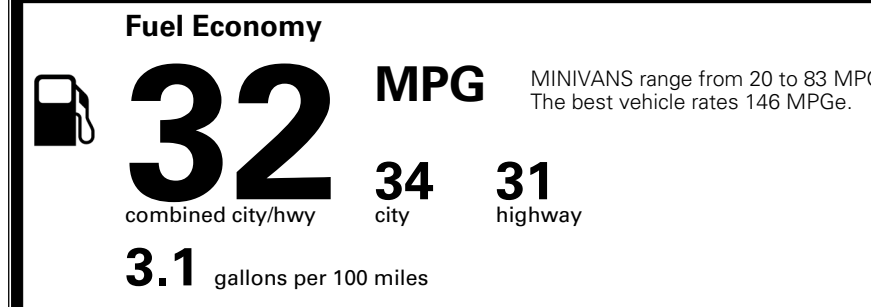

## EPA DOT Fuel Economy and Environment

Gasoline Vehicle

**You save \$750**  
 in fuel costs over 5 years compared to the average new vehicle.

Annual fuel cost  
**\$1,550**

Actual results will vary for many reasons, including driving conditions and how you drive and maintain your vehicle. The average new vehicle gets 29 MPG and costs \$8,500 to fuel over 5 years. Cost estimates are based on 15,000 miles per year at \$ 3.30 per gallon. MPGe is miles per gasoline gallon equivalent. Vehicle emissions are a significant cause of climate change and smog.