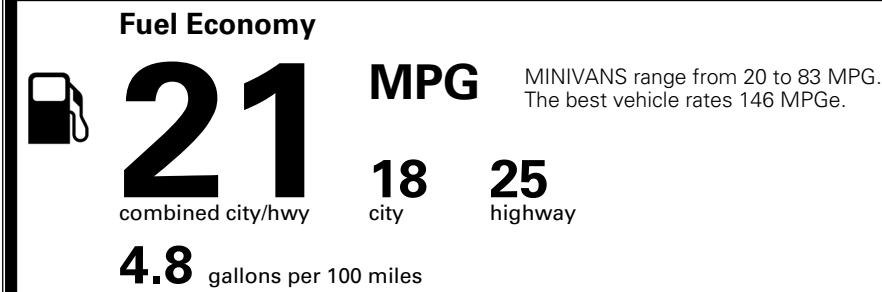

MSRP INCLUDING OPTIONS \$ 48,585.00

INLAND FREIGHT AND HANDLING \$ 1,545.00

TOTAL MANUFACTURER'S SUGGESTED RETAIL PRICE ▶ \$ 50,130.00

TOTAL ADDITIONAL WEIGHT: 7.1

EPA DOT Fuel Economy and Environment

Gasoline Vehicle

You spend \$3,250 more in fuel costs over 5 years compared to the average new vehicle.

Annual fuel cost \$2,350

Actual results will vary for many reasons, including driving conditions and how you drive and maintain your vehicle. The average new vehicle gets 29 MPG and costs \$8,500 to fuel over 5 years. Cost estimates are based on 15,000 miles per year at \$ 3.30 per gallon. MPGe is miles per gasoline gallon equivalent. Vehicle emissions are a significant cause of climate change and smog.