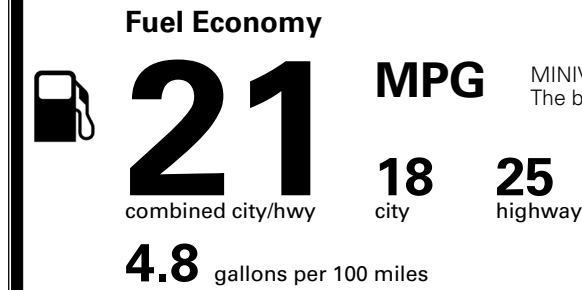

TOTAL ADDITIONAL WEIGHT: 38.3

EPA DOT Fuel Economy and Environment

Gasoline Vehicle

You spend
\$3,250
 more in fuel costs over 5 years compared to the average new vehicle.

Annual fuel cost
\$2,350

Actual results will vary for many reasons, including driving conditions and how you drive and maintain your vehicle. The average new vehicle gets 29 MPG and costs \$8,500 to fuel over 5 years. Cost estimates are based on 15,000 miles per year at \$ 3.30 per gallon. MPGe is miles per gasoline gallon equivalent. Vehicle emissions are a significant cause of climate change and smog.