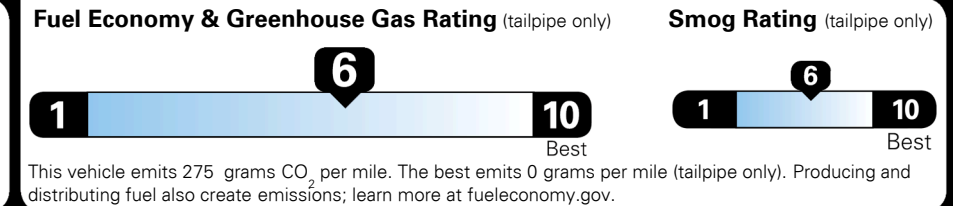

\$495.00
 \$400.00
 \$75.00
 \$750.00

MSRP INCLUDING OPTIONS

\$ 44,910.00

INLAND FREIGHT AND HANDLING

\$ 1,495.00

TOTAL MANUFACTURER'S SUGGESTED RETAIL PRICE ▶

\$ 46,405.00

TOTAL ADDITIONAL WEIGHT: 39.0

EPA DOT Fuel Economy and Environment

Gasoline Vehicle

You save \$750
 in fuel costs over 5 years compared to the average new vehicle.

Annual fuel cost
\$1,550

Actual results will vary for many reasons, including driving conditions and how you drive and maintain your vehicle. The average new vehicle gets 29 MPG and costs \$8,500 to fuel over 5 years. Cost estimates are based on 15,000 miles per year at \$ 3.30 per gallon. MPGe is miles per gasoline gallon equivalent. Vehicle emissions are a significant cause of climate change and smog.