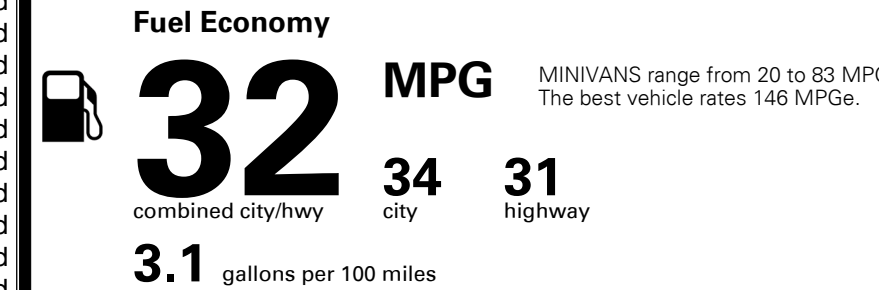

\$495.00
 \$400.00
 \$75.00
 \$750.00

MSRP INCLUDING OPTIONS

\$ 44,910.00

INLAND FREIGHT AND HANDLING

\$ 1,495.00

TOTAL MANUFACTURER'S SUGGESTED RETAIL PRICE ▶

\$ 46,405.00

TOTAL ADDITIONAL WEIGHT: 39.0

EPA DOT Fuel Economy and Environment

Gasoline Vehicle

You save \$750
 in fuel costs over 5 years compared to the average new vehicle.

Annual fuel cost
\$1,550

Actual results will vary for many reasons, including driving conditions and how you drive and maintain your vehicle. The average new vehicle gets 29 MPG and costs \$8,500 to fuel over 5 years. Cost estimates are based on 15,000 miles per year at \$ 3.30 per gallon. MPGe is miles per gasoline gallon equivalent. Vehicle emissions are a significant cause of climate change and smog.