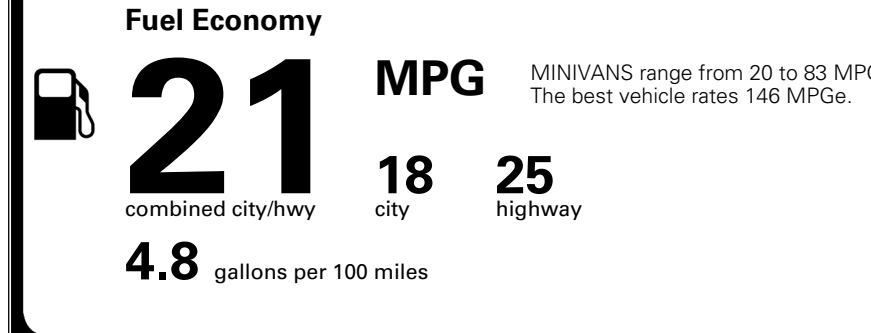

\$495.00
 \$120.00
 \$285.00
 \$65.00

MSRP INCLUDING OPTIONS

\$ 42,555.00

INLAND FREIGHT AND HANDLING

\$ 1,545.00

TOTAL MANUFACTURER'S SUGGESTED RETAIL PRICE ▶

\$ 44,100.00

TOTAL ADDITIONAL WEIGHT: 16.9

EPA DOT Fuel Economy and Environment

Gasoline Vehicle

You spend \$3,250 more in fuel costs over 5 years compared to the average new vehicle.

Annual fuel cost \$2,350

Actual results will vary for many reasons, including driving conditions and how you drive and maintain your vehicle. The average new vehicle gets 29 MPG and costs \$8,500 to fuel over 5 years. Cost estimates are based on 15,000 miles per year at \$ 3.30 per gallon. MPGe is miles per gasoline gallon equivalent. Vehicle emissions are a significant cause of climate change and smog.