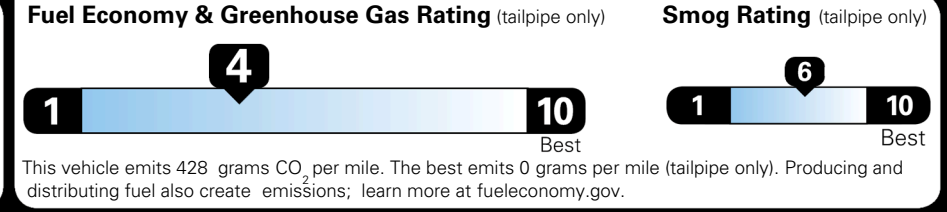

Actual results will vary for many reasons, including driving conditions and how you drive and maintain your vehicle. The average new vehicle gets 29 MPG and costs $8,500 to fuel over 5 years. Cost estimates are based on 15,000 miles per year at $ 3.30 per gallon. MPGe is miles per gasoline gallon equivalent. Vehicle emissions are a significant cause of climate change and smog.

fueleconomy.gov
Calculate personalized estimates and compare vehicles

Smartphone QR Code

GOVERNMENT 5-STAR SAFETY RATINGS

Overall Vehicle Score		Not Rated
Based on the combined rating of frontal, side and rollover. Should ONLY be compared to other vehicles of similar size and weight.		
Frontal	Driver	★★★★★
Crash	Passenger	★★★★
Based on the risk of injury in a frontal impact. Should ONLY be compared to other vehicles of similar size and weight.		
Side	Front seat	Not Rated
Crash	Rear seat	Not Rated
Star ratings based on the risk of injury in a side impact.		
Rollover		★★★★
Star ratings based on the risk of rollover in a single-vehicle crash.		

Star ratings range from 1 to 5 stars (★★★★★) with 5 being the highest.
Source: National Highway Traffic Safety Administration (NHTSA).
www.safercar.gov or 1-888-327-4236

Manufacturer's suggested retail price includes Manufacturer's recommended pre-delivery service. License and title fees, state and local taxes and other dealer installed options and accessories are not included in the manufacturer's suggested retail price.

PARTS CONTENT INFORMATION

FOR VEHICLES IN THIS CAR LINE U.S./CANADIAN PARTS CONTENT: 2 %

MAJOR SOURCES OF FOREIGN PARTS: KOREA: 95%

NOTE: PARTS CONTENT DOES NOT INCLUDE FINAL ASSEMBLY, DISTRIBUTION, OR OTHER NON-PARTS COSTS.

FOR THIS VEHICLE FINAL ASSEMBLY POINT: GWANGMYEONG, KOREA

COUNTRY OF ORIGIN ENGINE (MOTOR): KOREA
TRANSMISSION: KOREA