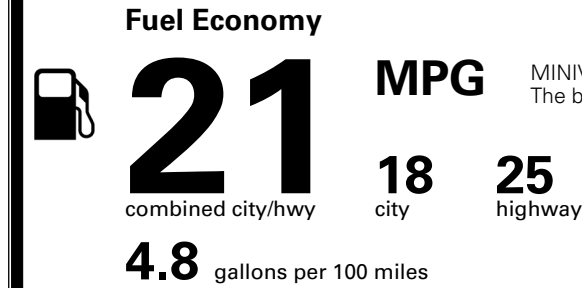

\$495.00
 \$130.00
 \$400.00

MSRP INCLUDING OPTIONS

\$ 42,615.00

INLAND FREIGHT AND HANDLING

\$ 1,545.00

TOTAL MANUFACTURER'S SUGGESTED RETAIL PRICE ▶

\$ 44,160.00

TOTAL ADDITIONAL WEIGHT: 5.2

EPA DOT Fuel Economy and Environment

Gasoline Vehicle

You spend **\$3,250** more in fuel costs over 5 years compared to the average new vehicle.

Annual fuel cost **\$2,350**

Actual results will vary for many reasons, including driving conditions and how you drive and maintain your vehicle. The average new vehicle gets 29 MPG and costs \$8,500 to fuel over 5 years. Cost estimates are based on 15,000 miles per year at \$ 3.30 per gallon. MPGe is miles per gasoline gallon equivalent. Vehicle emissions are a significant cause of climate change and smog.