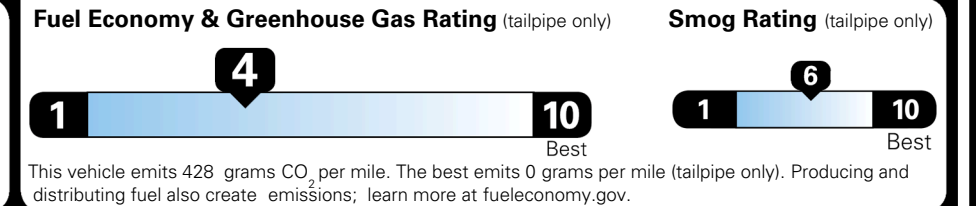

Actual results will vary for many reasons, including driving conditions and how you drive and maintain your vehicle. The average new vehicle gets 29 MPG and costs $8,500 to fuel over 5 years. Cost estimates are based on 15,000 miles per year at $ 3.30 per gallon. MPGe is miles per gasoline gallon equivalent. Vehicle emissions are a significant cause of climate change and smog.

fueleconomy.gov

Calculate personalized estimates and compare vehicles

GOVERNMENT 5-STAR SAFETY RATINGS

Overall Vehicle Score	Not Rated
Based on the combined rating of frontal, side and rollover. Should ONLY be compared to other vehicles of similar size and weight.	
Frontal	Driver ★ ★ ★ ★ ★
Crash	Passenger ★ ★ ★ ★
Based on the risk of injury in a frontal impact. Should ONLY be compared to other vehicles of similar size and weight.	
Side	Front seat Not Rated
Crash	Rear seat Not Rated
Star ratings based on the risk of injury in a side impact.	
Rollover	★ ★ ★ ★
Star ratings based on the risk of rollover in a single-vehicle crash.	

Star ratings range from 1 to 5 stars (★★★★★) with 5 being the highest. Source: National Highway Traffic Safety Administration (NHTSA). www.safercar.gov or 1-888-327-4236

Manufacturer's suggested retail price includes Manufacturer's recommended pre-delivery service. License and title fees, state and local taxes and other dealer installed options and accessories are not included in the manufacturer's suggested retail price.

PARTS CONTENT INFORMATION

FOR VEHICLES IN THIS CAR LINE U.S./CANADIAN PARTS CONTENT: 2 %

MAJOR SOURCES OF FOREIGN PARTS: KOREA: 95%

NOTE: PARTS CONTENT DOES NOT INCLUDE FINAL ASSEMBLY, DISTRIBUTION, OR OTHER NON-PARTS COSTS.

FOR THIS VEHICLE FINAL ASSEMBLY POINT: GWANGMYEONG, KOREA

COUNTRY OF ORIGIN ENGINE (MOTOR): KOREA
TRANSMISSION: KOREA