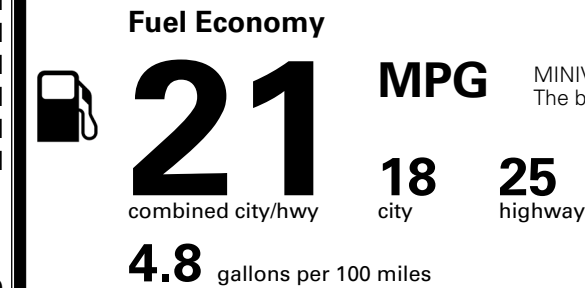

\$ 40,015.00

INLAND FREIGHT AND HANDLING

\$ 1,495.00

TOTAL MANUFACTURER'S SUGGESTED RETAIL PRICE ▶

\$ 41,510.00

TOTAL ADDITIONAL WEIGHT: 5.2

*Additional terms and conditions apply.

**Kia Connect may be currently unavailable for some Model Year 2022 and newer vehicles sold or purchased in Massachusetts; please see owners.kia.com for more information.

EPA DOT Fuel Economy and Environment

Gasoline Vehicle

MINIVANS range from 20 to 83 MPG. The best vehicle rates 146 MPGe.

You spend \$3,250 more in fuel costs over 5 years compared to the average new vehicle.