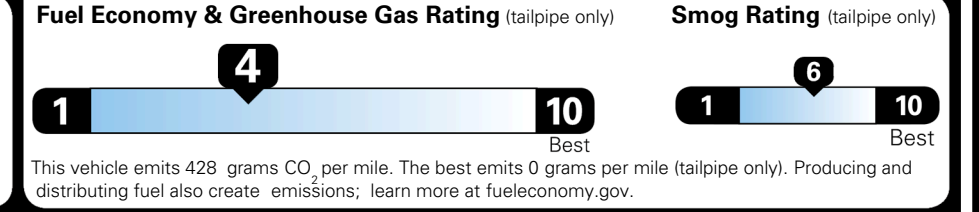

EPA DOT Fuel Economy and Environment

Gasoline Vehicle

You spend \$3,250 more in fuel costs over 5 years compared to the average new vehicle.

Annual fuel cost \$2,350

Actual results will vary for many reasons, including driving conditions and how you drive and maintain your vehicle. The average new vehicle gets 29 MPG and costs \$8,500 to fuel over 5 years. Cost estimates are based on 15,000 miles per year at \$ 3.30 per gallon. MPGe is miles per gasoline gallon equivalent. Vehicle emissions are a significant cause of climate change and smog.