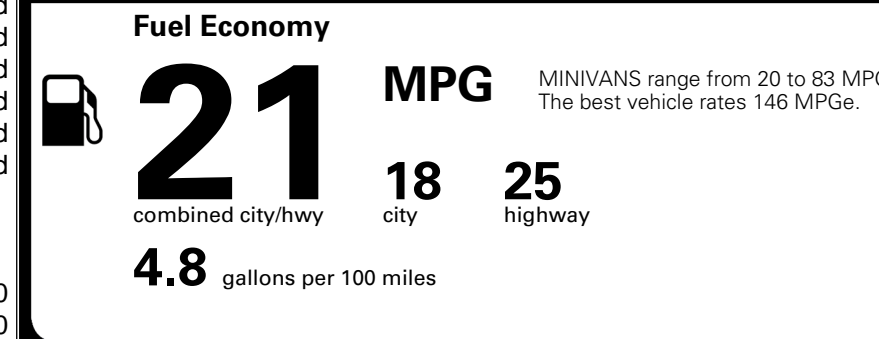

EPA DOT Fuel Economy and Environment

Gasoline Vehicle

You spend $3,250 more in fuel costs over 5 years compared to the average new vehicle.

Annual fuel cost $2,350