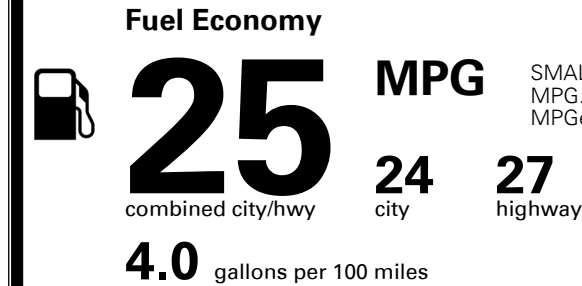

\$800.00
 \$60.00
 \$140.00
 \$350.00

MSRP INCLUDING OPTIONS

\$ 32,740.00

INLAND FREIGHT AND HANDLING

\$ 1,445.00

TOTAL MANUFACTURER'S SUGGESTED RETAIL PRICE ▶

\$ 34,185.00

TOTAL ADDITIONAL WEIGHT: 29.9

EPA DOT Fuel Economy and Environment

Gasoline Vehicle

SMALL SUVs range from 14 to 125 MPG. The best vehicle rates 146 MPGe.

You spend
\$1,500
 more in fuel costs
 over 5 years
 compared to the
 average new vehicle.