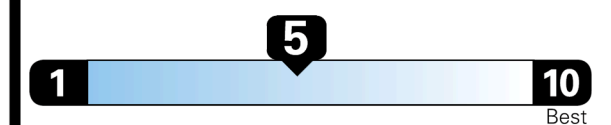

Fuel Economy & Greenhouse Gas Rating (tailpipe only)