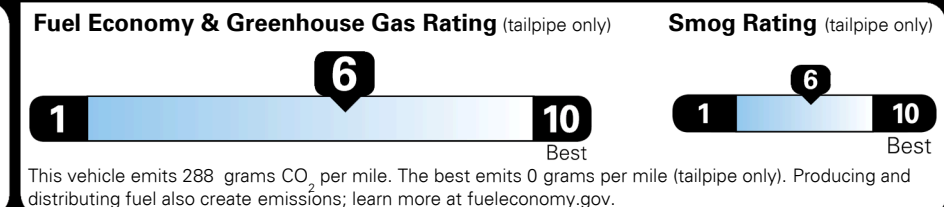

EPA DOT Fuel Economy and Environment

Gasoline Vehicle

You save \$500
 in fuel costs over 5 years compared to the average new vehicle.

Annual fuel cost \$1,600

Actual results will vary for many reasons, including driving conditions and how you drive and maintain your vehicle. The average new vehicle gets 29 MPG and costs \$8,500 to fuel over 5 years. Cost estimates are based on 15,000 miles per year at \$ 3.30 per gallon. MPGe is miles per gasoline gallon equivalent. Vehicle emissions are a significant cause of climate change and smog.