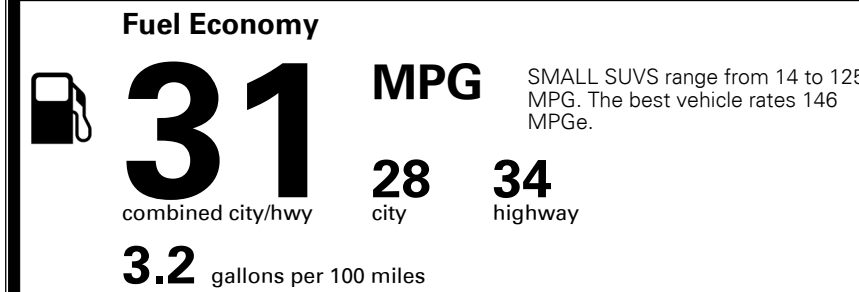

EPA DOT Fuel Economy and Environment

Gasoline Vehicle

You save \$500
 in fuel costs over 5 years compared to the average new vehicle.

Annual fuel cost \$1,600

Actual results will vary for many reasons, including driving conditions and how you drive and maintain your vehicle. The average new vehicle gets 29 MPG and costs \$8,500 to fuel over 5 years. Cost estimates are based on 15,000 miles per year at \$ 3.30 per gallon. MPGe is miles per gasoline gallon equivalent. Vehicle emissions are a significant cause of climate change and smog.