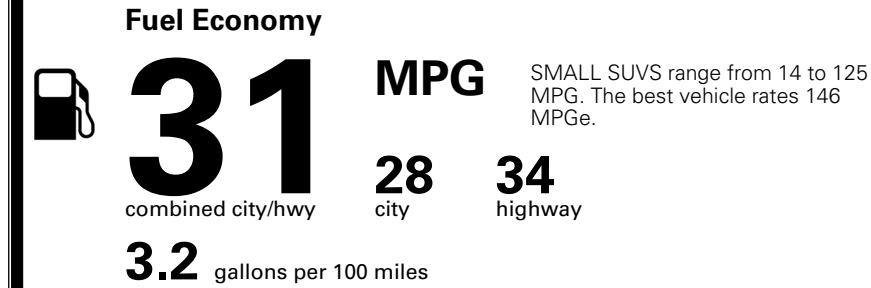

MANUFACTURER'S SUGGESTED RETAIL PRICE ▶

$ 26,490.00

COMPARE EX FWD FEATURES

Added to/in place of standard S FWD features
- 10.25" Instrument Display
- SynTex Seating Material
- Heated Front Seats
- Power Driver's Seat w/ Power Lumbar
- Dual Illuminated Vanity Mirrors
- Wireless Phone Charger
- Parking Distance Warning - Reverse

Included
Included
Included
Included
Included
Included
Included

ADDITIONAL INSTALLED EQUIPMENT: (In addition to or in place of standard features)

EX Sunroof Package
- Power Sunroof with Sunshade
- 17" Gloss Black Alloy Wheels
Carpeted Floor Mats
Cargo Tray, Reversible
Auto-Dimming Mirror w/ HomeLink™

$800.00
$200.00
$140.00
$375.00

MSRP INCLUDING OPTIONS

$ 28,005.00

INLAND FREIGHT AND HANDLING

$ 1,495.00

TOTAL MANUFACTURER'S SUGGESTED RETAIL PRICE ▶

$ 29,500.00

TOTAL ADDITIONAL WEIGHT: 10.5

*Additional terms and conditions apply.
**Kia Connect may be currently unavailable for some Model Year 2022 and newer vehicles sold or purchased in Massachusetts; please see owners.kia.com for more information.
NOTE: When you purchase this vehicle, Kia America, Inc. collects personal information you provide to the dealership. For information on our collection and use of personal information and your rights, please see our Privacy Policy on www.kia.com.

EPA DOT Fuel Economy and Environment

Gasoline Vehicle

You save $500
in fuel costs over 5 years compared to the average new vehicle.

Annual fuel cost $1,600