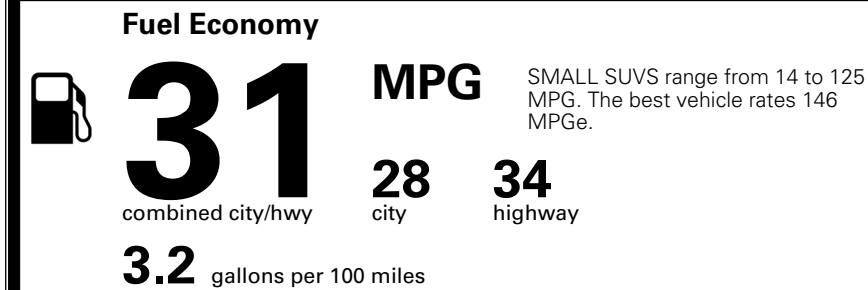

\$ 1,495.00

TOTAL MANUFACTURER'S SUGGESTED RETAIL PRICE ▶

\$ 29,735.00

TOTAL ADDITIONAL WEIGHT: 11.1

EPA DOT Fuel Economy and Environment

Gasoline Vehicle

You save \$500
 in fuel costs over 5 years compared to the average new vehicle.