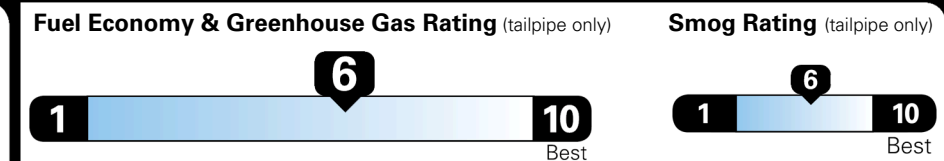

Actual results will vary for many reasons, including driving conditions and how you drive and maintain your vehicle. The average new vehicle gets 29 MPG and costs $8,500 to fuel over 5 years. Cost estimates are based on 15,000 miles per year at $ 3.30 per gallon. MPGe is miles per gasoline gallon equivalent. Vehicle emissions are a significant cause of climate change and smog.

fueleconomy.gov

Calculate personalized estimates and compare vehicles

GOVERNMENT 5-STAR SAFETY RATINGS

Overall Vehicle Score ★ ★ ★ ★ ★

Based on the combined rating of frontal, side and rollover. Should ONLY be compared to other vehicles of similar size and weight.

Frontal Driver ★ ★ ★ ★ ★

Crash Passenger ★ ★ ★ ★ ★

Based on the risk of injury in a frontal impact. Should ONLY be compared to other vehicles of similar size and weight.

Side Front seat ★ ★ ★ ★ ★

Crash Rear seat ★ ★ ★ ★ ★

Star ratings based on the risk of injury in a side impact.

Rollover ★ ★ ★ ★ ★

Star ratings based on the risk of rollover in a single-vehicle crash.

Star ratings range from 1 to 5 stars (★★★★★) with 5 being the highest.

Source: National Highway Traffic Safety Administration (NHTSA).

www.safercar.gov or 1-888-327-4236

Manufacturer's suggested retail price includes Manufacturer's recommended pre-delivery service. License and title fees, state and local taxes and other dealer installed options and accessories are not included in the manufacturer's suggested retail price.

PARTS CONTENT INFORMATION

FOR VEHICLES IN THIS CAR LINE U.S./CANADIAN PARTS CONTENT: 3 %

MAJOR SOURCES OF FOREIGN PARTS: KOREA: 90%

NOTE: PARTS CONTENT DOES NOT INCLUDE FINAL ASSEMBLY, DISTRIBUTION, OR OTHER NON-PARTS COSTS.

FOR THIS VEHICLE FINAL ASSEMBLY POINT: GWANGJU, KOREA

COUNTRY OF ORIGIN

ENGINE (MOTOR): KOREA

TRANSMISSION: KOREA

*Additional terms and conditions apply.

**Kia Connect may be currently unavailable for some Model Year 2022 and newer vehicles sold or purchased in Massachusetts; please see owners.kia.com for more information.

NOTE: When you purchase this vehicle, Kia America, Inc. collects personal information you provide to the dealership. For information on our collection and use of personal information and your rights, please see our Privacy Policy on www.kia.com.