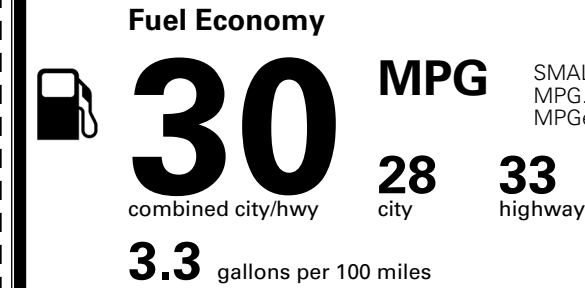

EPA DOT Fuel Economy and Environment

Gasoline Vehicle

SMALL SUVs range from 14 to 138 MPG. The best vehicle rates 146 MPGe.

You save \$250
 in fuel costs over 5 years compared to the average new vehicle.