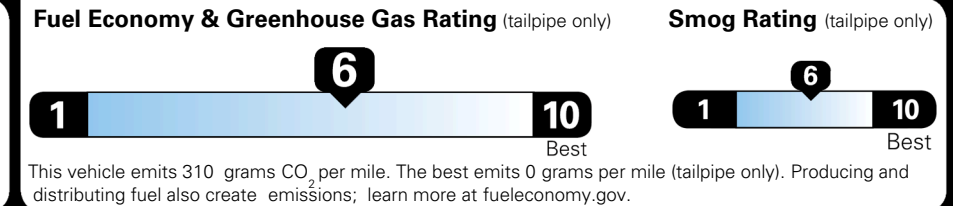

MSRP INCLUDING OPTIONS \$ 29,895.00

INLAND FREIGHT AND HANDLING \$ 1,245.00

TOTAL MANUFACTURER'S SUGGESTED RETAIL PRICE ▶ \$ 31,140.00

TOTAL ADDITIONAL WEIGHT: 10.4

\$ 28,490.00

Included
 Included
 Included
 Included
 Included
 Included
 Included
 Included
 Included
 Included
 Included

EPA DOT Fuel Economy and Environment

Gasoline Vehicle

You save \$0
 in fuel costs over 5 years compared to the average new vehicle.

Annual fuel cost \$1,700

Actual results will vary for many reasons, including driving conditions and how you drive and maintain your vehicle. The average new vehicle gets 29 MPG and costs \$8,500 to fuel over 5 years. Cost estimates are based on 15,000 miles per year at \$ 3.30 per gallon. MPGe is miles per gasoline gallon equivalent. Vehicle emissions are a significant cause of climate change and smog.