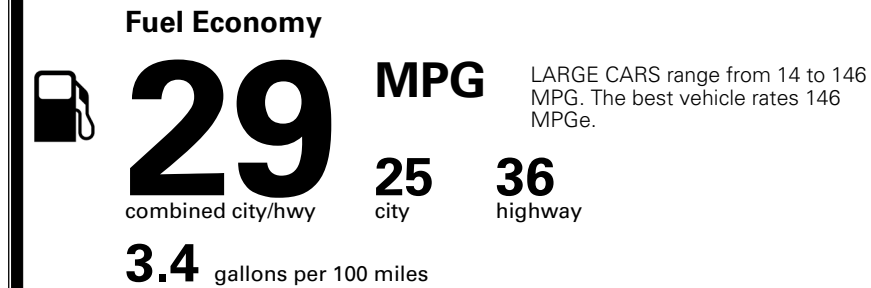

MSRP INCLUDING OPTIONS \$ 29,895.00

INLAND FREIGHT AND HANDLING \$ 1,245.00

TOTAL MANUFACTURER'S SUGGESTED RETAIL PRICE ▶ \$ 31,140.00

TOTAL ADDITIONAL WEIGHT: 10.4

\$ 28,490.00

Included
 Included
 Included
 Included
 Included
 Included
 Included
 Included
 Included
 Included
 Included

EPA DOT Fuel Economy and Environment

Gasoline Vehicle

You save \$0
 in fuel costs over 5 years compared to the average new vehicle.

Annual fuel cost \$1,700

Actual results will vary for many reasons, including driving conditions and how you drive and maintain your vehicle. The average new vehicle gets 29 MPG and costs \$8,500 to fuel over 5 years. Cost estimates are based on 15,000 miles per year at \$ 3.30 per gallon. MPGe is miles per gasoline gallon equivalent. Vehicle emissions are a significant cause of climate change and smog.