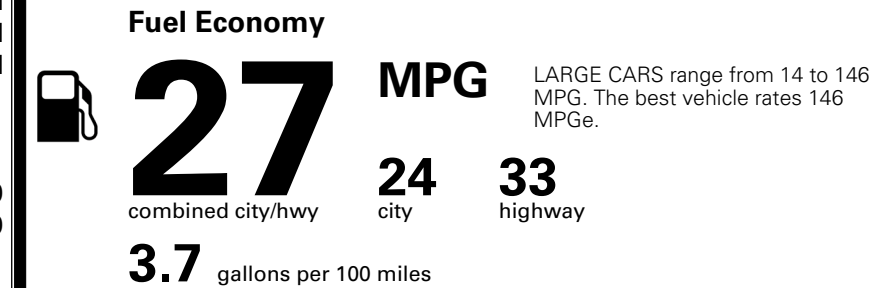

\$ 30,090.00

Included
 Included
 Included

\$495.00
 \$2,200.00

\$350.00
 \$75.00

MSRP INCLUDING OPTIONS

\$ 33,210.00

INLAND FREIGHT AND HANDLING

\$ 1,245.00

TOTAL MANUFACTURER'S SUGGESTED RETAIL PRICE ▶

\$ 34,455.00

TOTAL ADDITIONAL WEIGHT: 6.1

EPA DOT Fuel Economy and Environment

Gasoline Vehicle

You spend
\$750
 more in fuel costs
 over 5 years
 compared to the
 average new vehicle.