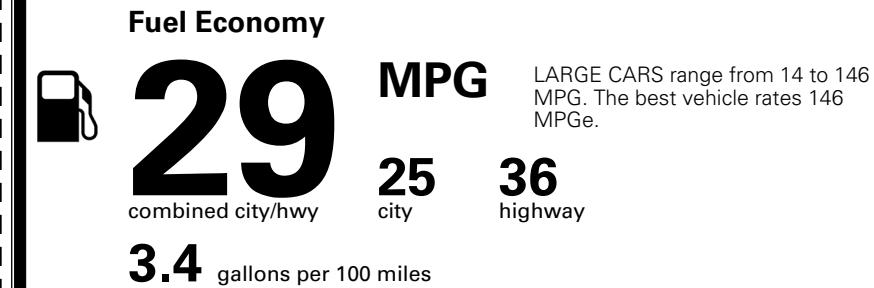

\$295.00
 \$2,200.00

 \$350.00
 \$75.00
 \$80.00

\$ 31,490.00

\$ 1,245.00

\$ 32,735.00

EPA DOT Fuel Economy and Environment

Gasoline Vehicle

You save \$0
 in fuel costs over 5 years compared to the average new vehicle.