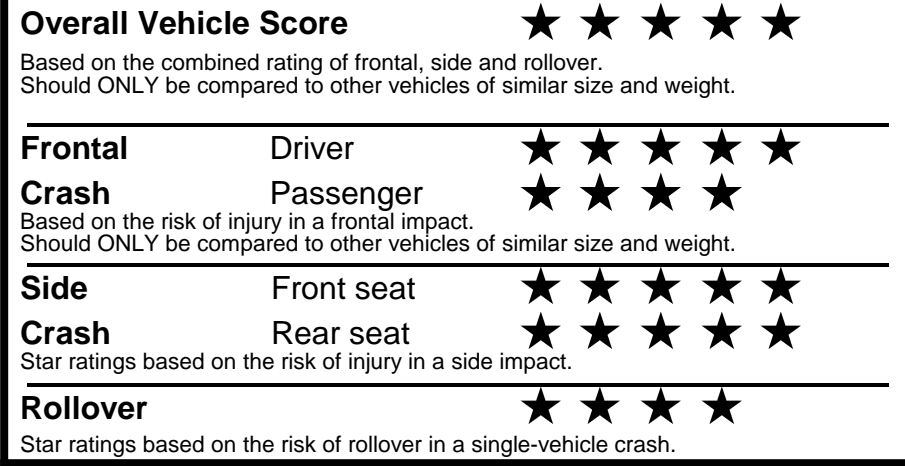

GOVERNMENT 5-STAR SAFETY RATINGS

PARTS CONTENT INFORMATION

FOR VEHICLES IN THIS CAR LINE U.S./CANADIAN PARTS CONTENT: 0 %
MAJOR SOURCES OF FOREIGN PARTS: KOREA: 90%
NOTE: PARTS CONTENT DOES NOT INCLUDE FINAL ASSEMBLY, DISTRIBUTION, OR OTHER NON-PARTS COSTS.
FOR THIS VEHICLE FINAL ASSEMBLY POINT: HWASUNG, KOREA
COUNTRY OF ORIGIN ENGINE (MOTOR): KOREA
TRANSMISSION: KOREA

Star ratings range from 1 to 5 stars (★★★★★) with 5 being the highest.
Source: National Highway Traffic Safety Administration (NHTSA).
www.safercar.gov or 1-888-327-4236
Manufacturer's suggested retail price includes Manufacturer's recommended pre-delivery service. License and title fees, state and local taxes and other dealer installed options and accessories are not included in the manufacturer's suggested retail price.