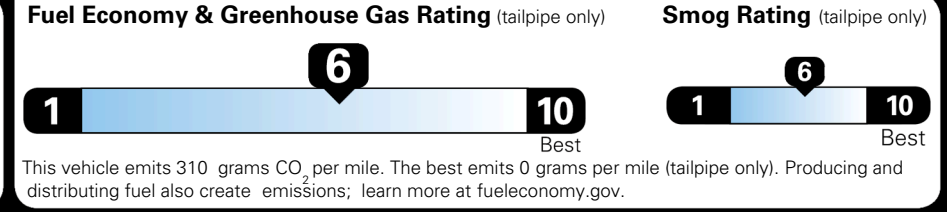

**EPA DOT Fuel Economy and Environment**

**Gasoline Vehicle**

**You save \$0**  
 in fuel costs over 5 years compared to the average new vehicle.

**Annual fuel cost \$1,700**

Actual results will vary for many reasons, including driving conditions and how you drive and maintain your vehicle. The average new vehicle gets 29 MPG and costs \$8,500 to fuel over 5 years. Cost estimates are based on 15,000 miles per year at \$ 3.30 per gallon. MPGe is miles per gasoline gallon equivalent. Vehicle emissions are a significant cause of climate change and smog.  
**fueleconomy.gov**  
 Calculate personalized estimates and compare vehicles