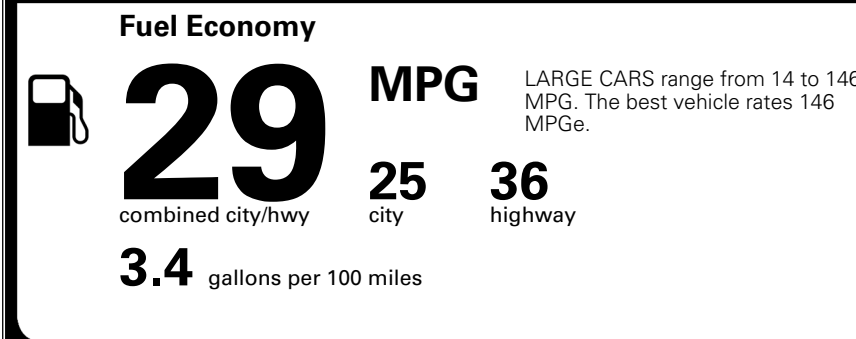

MSRP INCLUDING OPTIONS

\$ 31,450.00

INLAND FREIGHT AND HANDLING

\$ 1,195.00

**TOTAL MANUFACTURER'S SUGGESTED RETAIL PRICE ▶**

**\$ 32,645.00**

TOTAL ADDITIONAL WEIGHT: 2.9

\*Additional terms and conditions apply.  
 \*\*Kia Connect may be currently unavailable for some Model Year 2022 and newer vehicles sold or purchased in Massachusetts; please see owners.kia.com for more information.  
 NOTE: When you purchase this vehicle, Kia America, Inc. collects personal information you provide to the dealership. For information on our collection and use of personal information and your rights, please see our Privacy Policy on www.kia.com.

**EPA DOT Fuel Economy and Environment**

**Gasoline Vehicle**

**You save \$0**  
 in fuel costs over 5 years compared to the average new vehicle.

**Annual fuel cost \$1,700**

Actual results will vary for many reasons, including driving conditions and how you drive and maintain your vehicle. The average new vehicle gets 29 MPG and costs \$8,500 to fuel over 5 years. Cost estimates are based on 15,000 miles per year at \$ 3.30 per gallon. MPGe is miles per gasoline gallon equivalent. Vehicle emissions are a significant cause of climate change and smog.  
**fueleconomy.gov**  
 Calculate personalized estimates and compare vehicles