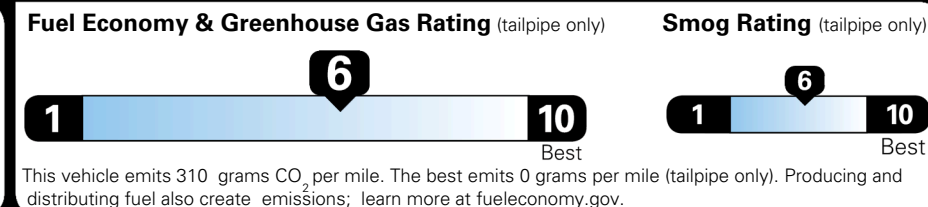

TOTAL ADDITIONAL WEIGHT: 10.4

EPA DOT Fuel Economy and Environment

Gasoline Vehicle

You save \$0
 in fuel costs over 5 years compared to the average new vehicle.

Annual fuel cost \$1,700

Actual results will vary for many reasons, including driving conditions and how you drive and maintain your vehicle. The average new vehicle gets 29 MPG and costs \$8,500 to fuel over 5 years. Cost estimates are based on 15,000 miles per year at \$ 3.30 per gallon. MPGe is miles per gasoline gallon equivalent. Vehicle emissions are a significant cause of climate change and smog.