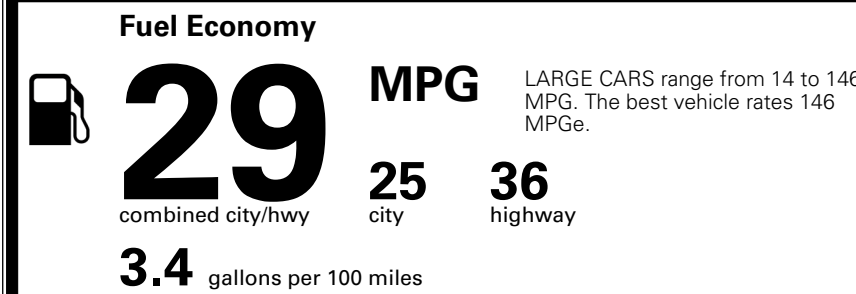

EPA DOT Fuel Economy and Environment

Gasoline Vehicle

You save $0
in fuel costs over 5 years compared to the average new vehicle.

Annual fuel cost $1,700