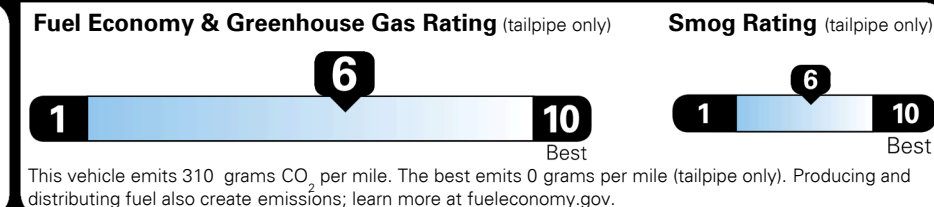

### EPA DOT Fuel Economy and Environment

Gasoline Vehicle

**You save \$0**  
 in fuel costs over 5 years compared to the average new vehicle.

**Annual fuel cost \$1,700**

Actual results will vary for many reasons, including driving conditions and how you drive and maintain your vehicle. The average new vehicle gets 29 MPG and costs \$8,500 to fuel over 5 years. Cost estimates are based on 15,000 miles per year at \$ 3.30 per gallon. MPGe is miles per gasoline gallon equivalent. Vehicle emissions are a significant cause of climate change and smog.