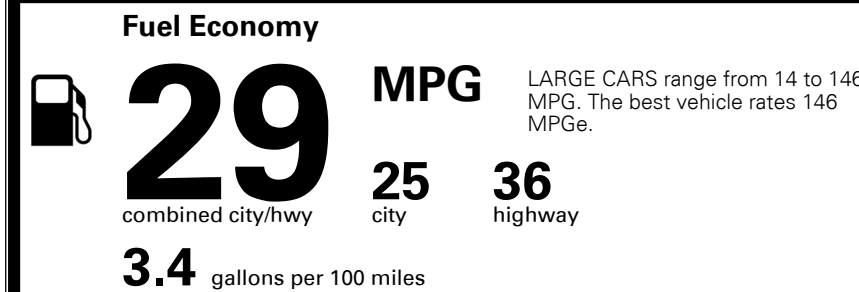

EPA DOT Fuel Economy and Environment

Gasoline Vehicle

You save $0
in fuel costs over 5 years compared to the average new vehicle.

Annual fuel cost $1,700