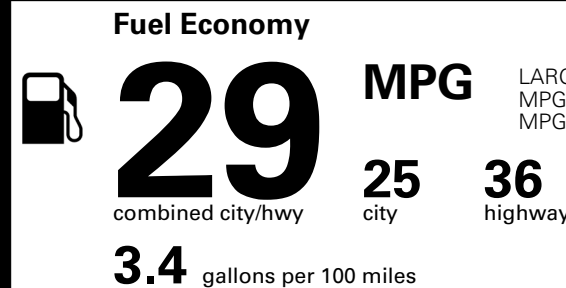

INLAND FREIGHT AND HANDLING

\$ 1,245.00

TOTAL MANUFACTURER'S SUGGESTED RETAIL PRICE ▶

\$ 33,060.00

TOTAL ADDITIONAL WEIGHT: 9.6

*Additional terms and conditions apply.

**Kia Connect may be currently unavailable for some Model Year 2022 and newer vehicles sold or purchased in Massachusetts; please see owners.kia.com for more information.

EPA DOT Fuel Economy and Environment

Gasoline Vehicle

LARGE CARS range from 14 to 146 MPG. The best vehicle rates 146 MPGe.

You save \$0
 in fuel costs over 5 years compared to the average new vehicle.

Annual fuel cost
\$1,700