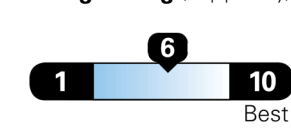

Smog Rating (tailpipe only)

This vehicle emits 310 grams CO₂ per mile. The best emits 0 grams per mile (tailpipe only). Producing and distributing fuel also create emissions; learn more at fueleconomy.gov.

Actual results will vary for many reasons, including driving conditions and how you drive and maintain your vehicle. The average new vehicle gets 29 MPG and costs $8,500 to fuel over 5 years. Cost estimates are based on 15,000 miles per year at $ 3.30 per gallon. MPGe is miles per gasoline gallon equivalent. Vehicle emissions are a significant cause of climate change and smog.

fueleconomy.gov

Calculate personalized estimates and compare vehicles

Smartphone QR Code™