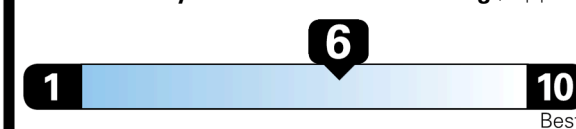

Fuel Economy & Greenhouse Gas Rating (tailpipe only)