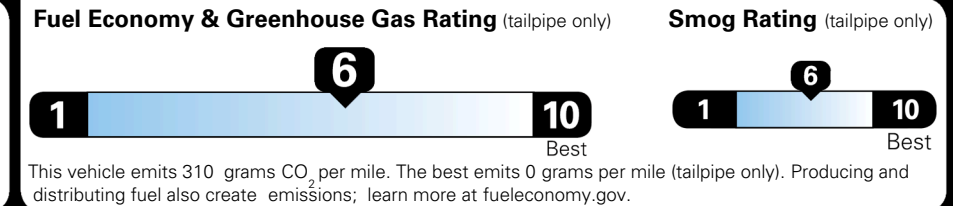

Actual results will vary for many reasons, including driving conditions and how you drive and maintain your vehicle. The average new vehicle gets 29 MPG and costs $8,500 to fuel over 5 years. Cost estimates are based on 15,000 miles per year at $ 3.30 per gallon. MPGe is miles per gasoline gallon equivalent. Vehicle emissions are a significant cause of climate change and smog.

fueleconomy.gov

Calculate personalized estimates and compare vehicles

GOVERNMENT 5-STAR SAFETY RATINGS

Overall Vehicle Score ★★★★★

Based on the combined rating of frontal, side and rollover. Should ONLY be compared to other vehicles of similar size and weight.

Frontal Driver ★★★★★

Crash Passenger ★★★★★

Based on the risk of injury in a frontal impact. Should ONLY be compared to other vehicles of similar size and weight.

Side Front seat ★★★★★

Crash Rear seat ★★★★★

Star ratings based on the risk of injury in a side impact.

Rollover ★★★★★

Star ratings based on the risk of rollover in a single-vehicle crash.

Star ratings range from 1 to 5 stars (★★★★★) with 5 being the highest.

Source: National Highway Traffic Safety Administration (NHTSA).

www.safercar.gov or 1-888-327-4236

Manufacturer's suggested retail price includes Manufacturer's recommended pre-delivery service. License and title fees, state and local taxes and other dealer installed options and accessories are not included in the manufacturer's suggested retail price.

PARTS CONTENT INFORMATION

FOR VEHICLES IN THIS CAR LINE U.S./CANADIAN PARTS CONTENT: 0 %

MAJOR SOURCES OF FOREIGN PARTS: KOREA: 90%

NOTE: PARTS CONTENT DOES NOT INCLUDE FINAL ASSEMBLY, DISTRIBUTION, OR OTHER NON-PARTS COSTS.

FOR THIS VEHICLE FINAL ASSEMBLY POINT: HWASUNG, KOREA

COUNTRY OF ORIGIN

ENGINE (MOTOR): KOREA

TRANSMISSION: KOREA

*Additional terms and conditions apply.

**Kia Connect may be currently unavailable for some Model Year 2022 and newer vehicles sold or purchased in Massachusetts; please see owners.kia.com for more information.

NOTE: When you purchase this vehicle, Kia America, Inc. collects personal information you provide to the dealership. For information on our collection and use of personal information and your rights, please see our Privacy Policy on www.kia.com.