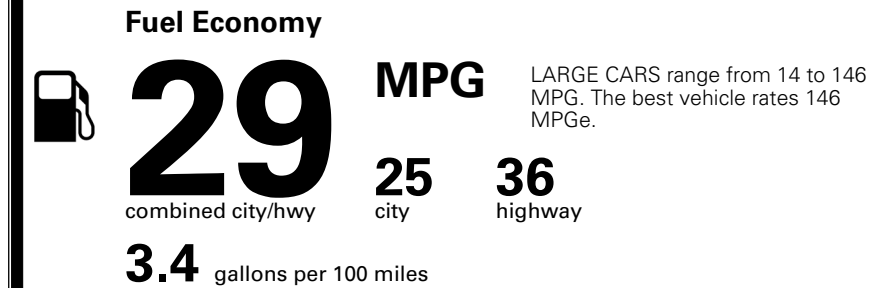

MSRP INCLUDING OPTIONS \$ 31,985.00

INLAND FREIGHT AND HANDLING \$ 1,245.00

TOTAL MANUFACTURER'S SUGGESTED RETAIL PRICE ▶

\$ 33,230.00

TOTAL ADDITIONAL WEIGHT: 7.0

EPA DOT Fuel Economy and Environment

Gasoline Vehicle