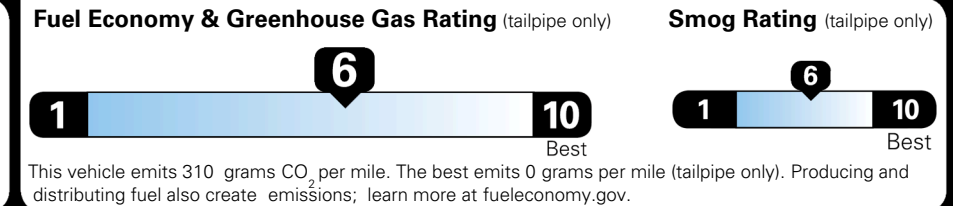

### EPA DOT Fuel Economy and Environment

Gasoline Vehicle

**You save \$0**  
 in fuel costs over 5 years compared to the average new vehicle.

**Annual fuel cost \$1,700**

Actual results will vary for many reasons, including driving conditions and how you drive and maintain your vehicle. The average new vehicle gets 29 MPG and costs \$8,500 to fuel over 5 years. Cost estimates are based on 15,000 miles per year at \$ 3.30 per gallon. MPGe is miles per gasoline gallon equivalent. Vehicle emissions are a significant cause of climate change and smog.