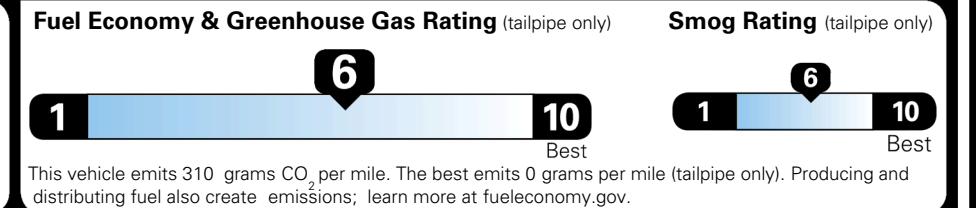

TOTAL ADDITIONAL WEIGHT: 11.6

EPA DOT Fuel Economy and Environment

Gasoline Vehicle

You save \$0
 in fuel costs over 5 years compared to the average new vehicle.

Annual fuel cost \$1,700

Actual results will vary for many reasons, including driving conditions and how you drive and maintain your vehicle. The average new vehicle gets 29 MPG and costs \$8,500 to fuel over 5 years. Cost estimates are based on 15,000 miles per year at \$ 3.30 per gallon. MPGe is miles per gasoline gallon equivalent. Vehicle emissions are a significant cause of climate change and smog.