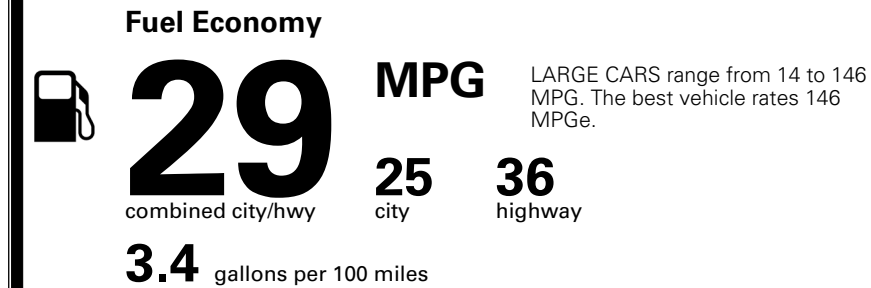

\$495.00
 \$295.00
 \$2,200.00

 \$200.00
 \$60.00
 \$130.00

MSRP INCLUDING OPTIONS

\$ 31,870.00

INLAND FREIGHT AND HANDLING

\$ 1,245.00

TOTAL MANUFACTURER'S SUGGESTED RETAIL PRICE ▶

\$ 33,115.00

TOTAL ADDITIONAL WEIGHT: 11.6

EPA DOT Fuel Economy and Environment

Gasoline Vehicle

You save \$0
 in fuel costs over 5 years compared to the average new vehicle.

Annual fuel cost \$1,700

Actual results will vary for many reasons, including driving conditions and how you drive and maintain your vehicle. The average new vehicle gets 29 MPG and costs \$8,500 to fuel over 5 years. Cost estimates are based on 15,000 miles per year at \$ 3.30 per gallon. MPGe is miles per gasoline gallon equivalent. Vehicle emissions are a significant cause of climate change and smog.