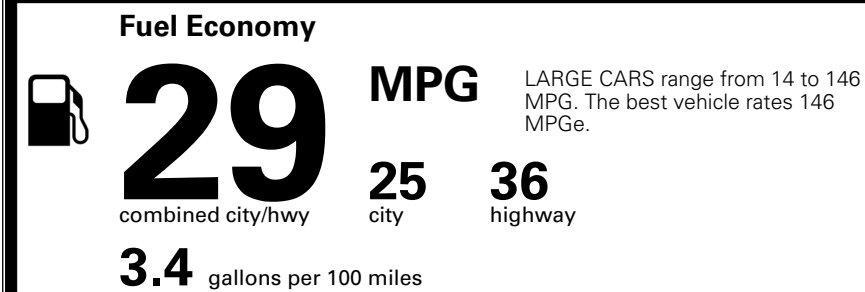

MSRP INCLUDING OPTIONS \$ 31,705.00

INLAND FREIGHT AND HANDLING \$ 1,245.00

TOTAL MANUFACTURER'S SUGGESTED RETAIL PRICE ▶

\$ 32,950.00

TOTAL ADDITIONAL WEIGHT: 15.9

EPA DOT Fuel Economy and Environment

Gasoline Vehicle