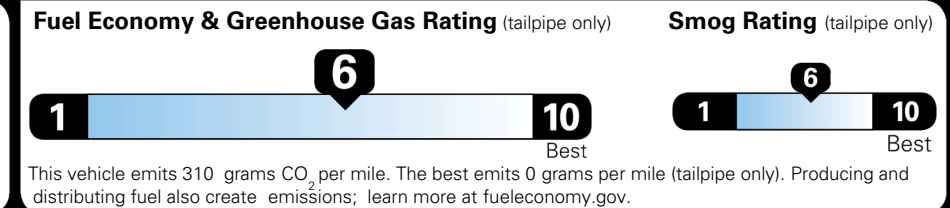

### EPA DOT Fuel Economy and Environment

Gasoline Vehicle

**You save \$0**  
 in fuel costs over 5 years compared to the average new vehicle.

Annual fuel cost  
**\$1,700**

Actual results will vary for many reasons, including driving conditions and how you drive and maintain your vehicle. The average new vehicle gets 29 MPG and costs \$8,500 to fuel over 5 years. Cost estimates are based on 15,000 miles per year at \$ 3.30 per gallon. MPGe is miles per gasoline gallon equivalent. Vehicle emissions are a significant cause of climate change and smog.