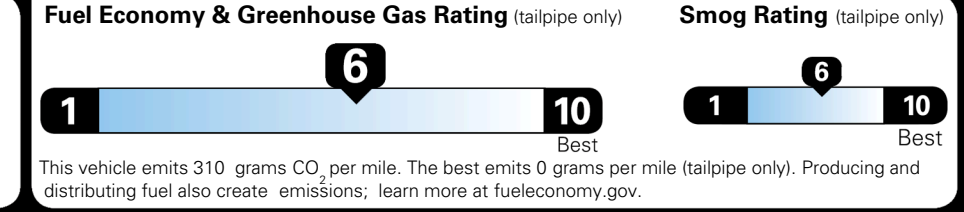

\$295.00
 \$2,200.00
 \$110.00
 \$350.00
 \$75.00
 \$80.00

EPA DOT Fuel Economy and Environment

Gasoline Vehicle

You save \$0
 in fuel costs over 5 years compared to the average new vehicle.

Annual fuel cost \$1,700