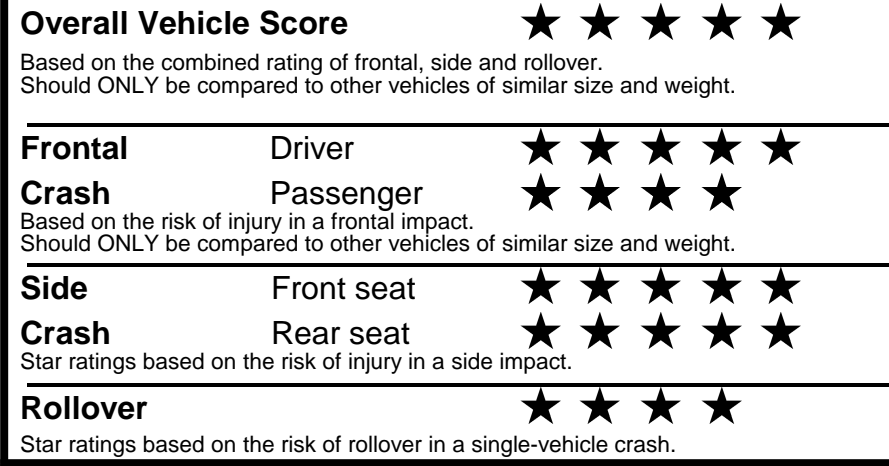

GOVERNMENT 5-STAR SAFETY RATINGS

Star ratings range from 1 to 5 stars (★★★★★) with 5 being the highest.
Source: National Highway Traffic Safety Administration (NHTSA).
www.safercar.gov or 1-888-327-4236

Manufacturer's suggested retail price includes Manufacturer's recommended pre-delivery service. License and title fees, state and local taxes and other dealer installed options and accessories are not included in the manufacturer's suggested retail price.

PARTS CONTENT INFORMATION

FOR VEHICLES IN THIS CAR LINE U.S./CANADIAN PARTS CONTENT: 0 %

MAJOR SOURCES OF FOREIGN PARTS: KOREA: 90%

NOTE: PARTS CONTENT DOES NOT INCLUDE FINAL ASSEMBLY, DISTRIBUTION, OR OTHER NON-PARTS COSTS.

FOR THIS VEHICLE FINAL ASSEMBLY POINT: HWASUNG, KOREA

COUNTRY OF ORIGIN ENGINE (MOTOR): KOREA

TRANSMISSION: KOREA