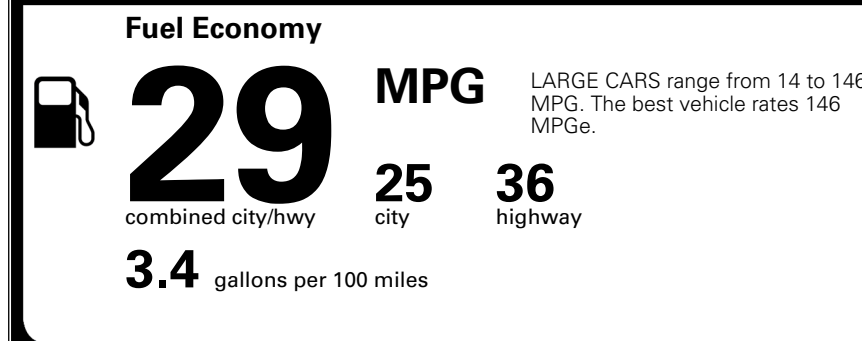

\$295.00
 \$2,200.00

 \$350.00
 \$135.00
 \$80.00

\$ 31,450.00

\$ 1,195.00

\$ 32,645.00

EPA DOT Fuel Economy and Environment

Gasoline Vehicle

You save \$0
 in fuel costs over 5 years compared to the average new vehicle.