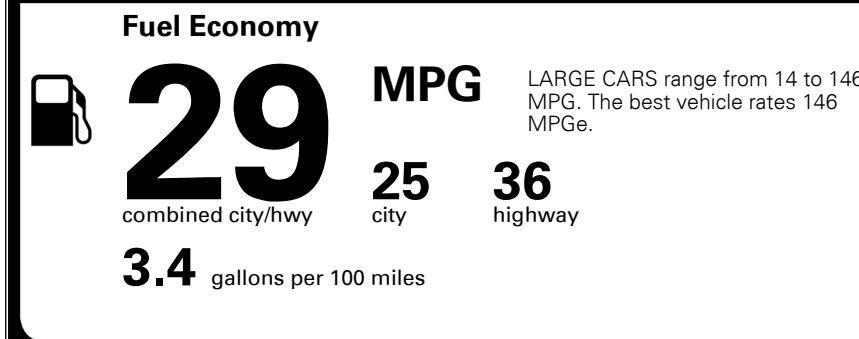

\$ 31,445.00

INLAND FREIGHT AND HANDLING

\$ 1,195.00

TOTAL MANUFACTURER'S SUGGESTED RETAIL PRICE ▶

\$ 32,640.00

TOTAL ADDITIONAL WEIGHT: 6.7

*Additional terms and conditions apply.
 **Kia Connect may be currently unavailable for some Model Year 2022 and newer vehicles sold or purchased in Massachusetts; please see owners.kia.com for more information.
 NOTE: When you purchase this vehicle, Kia America, Inc. collects personal information you provide to the dealership. For information on our collection and use of personal information and your rights, please see our Privacy Policy on www.kia.com.

EPA DOT Fuel Economy and Environment

Gasoline Vehicle

You save \$0
 in fuel costs over 5 years compared to the average new vehicle.

Annual fuel cost \$1,700

Actual results will vary for many reasons, including driving conditions and how you drive and maintain your vehicle. The average new vehicle gets 29 MPG and costs \$8,500 to fuel over 5 years. Cost estimates are based on 15,000 miles per year at \$ 3.30 per gallon. MPGe is miles per gasoline gallon equivalent. Vehicle emissions are a significant cause of climate change and smog.