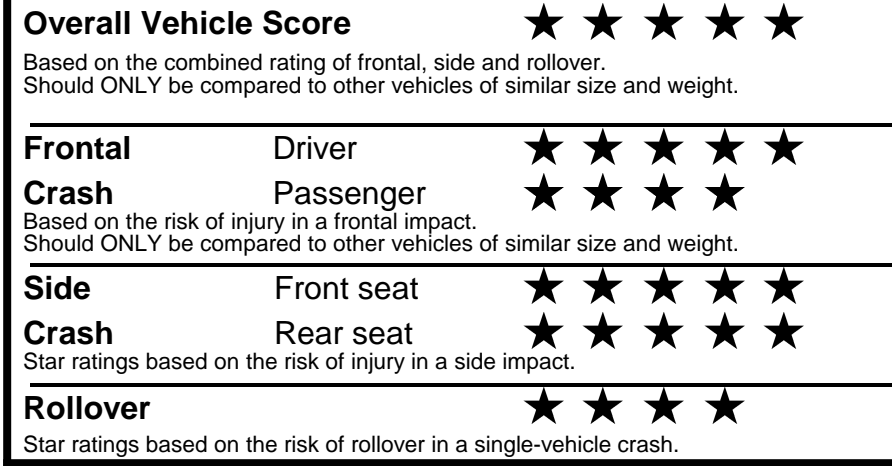

GOVERNMENT 5-STAR SAFETY RATINGS

PARTS CONTENT INFORMATION

FOR VEHICLES IN THIS CAR LINE U.S./CANADIAN PARTS CONTENT: 0 %

MAJOR SOURCES OF FOREIGN PARTS: KOREA: 90%

NOTE: PARTS CONTENT DOES NOT INCLUDE FINAL ASSEMBLY, DISTRIBUTION, OR OTHER NON-PARTS COSTS.

Star ratings range from 1 to 5 stars (★★★★★) with 5 being the highest.
Source: National Highway Traffic Safety Administration (NHTSA).
www.safercar.gov or 1-888-327-4236

FOR THIS VEHICLE FINAL ASSEMBLY POINT: HWASUNG, KOREA

COUNTRY OF ORIGIN ENGINE (MOTOR): KOREA

TRANSMISSION: KOREA

Manufacturer's suggested retail price includes Manufacturer's recommended pre-delivery service. License and title fees, state and local taxes and other dealer installed options and accessories are not included in the manufacturer's suggested retail price.