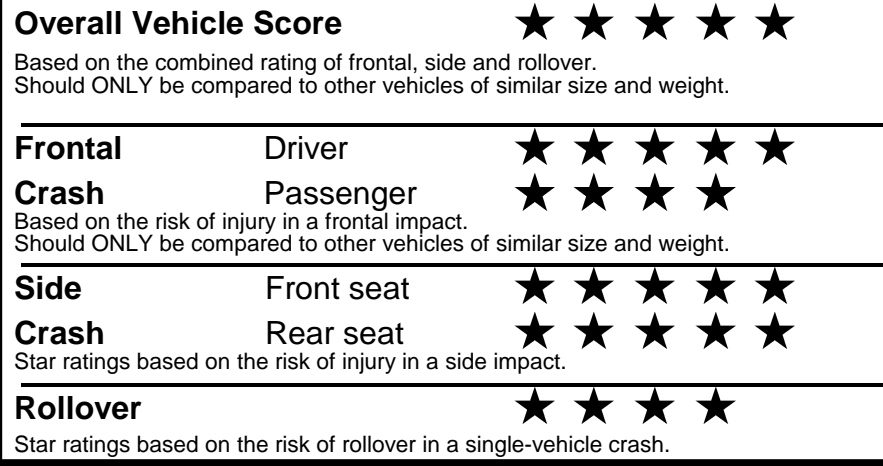

GOVERNMENT 5-STAR SAFETY RATINGS

PARTS CONTENT INFORMATION

FOR VEHICLES IN THIS CAR LINE U.S./CANADIAN PARTS CONTENT: 0 %

MAJOR SOURCES OF FOREIGN PARTS: KOREA: 90%

NOTE: PARTS CONTENT DOES NOT INCLUDE FINAL ASSEMBLY, DISTRIBUTION, OR OTHER NON-PARTS COSTS.

Star ratings range from 1 to 5 stars (★★★★★) with 5 being the highest. Source: National Highway Traffic Safety Administration (NHTSA). www.safercar.gov or 1-888-327-4236

FOR THIS VEHICLE FINAL ASSEMBLY POINT: HWASUNG, KOREA

COUNTRY OF ORIGIN ENGINE (MOTOR): KOREA
TRANSMISSION: KOREA

Manufacturer's suggested retail price includes Manufacturer's recommended pre-delivery service. License and title fees, state and local taxes and other dealer installed options and accessories are not included in the manufacturer's suggested retail price.