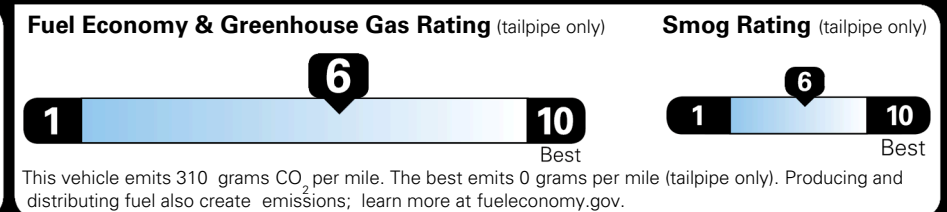

TOTAL ADDITIONAL WEIGHT: 6.6

EPA DOT Fuel Economy and Environment

Gasoline Vehicle

You save \$0
 in fuel costs over 5 years compared to the average new vehicle.

Annual fuel cost \$1,700

Actual results will vary for many reasons, including driving conditions and how you drive and maintain your vehicle. The average new vehicle gets 29 MPG and costs \$8,500 to fuel over 5 years. Cost estimates are based on 15,000 miles per year at \$ 3.30 per gallon. MPGe is miles per gasoline gallon equivalent. Vehicle emissions are a significant cause of climate change and smog.