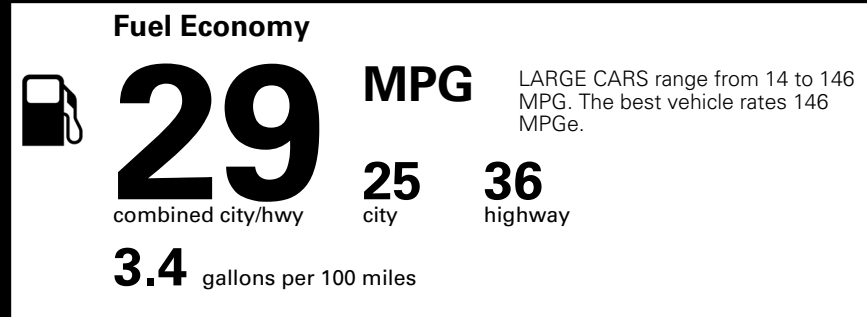

EPA DOT Fuel Economy and Environment