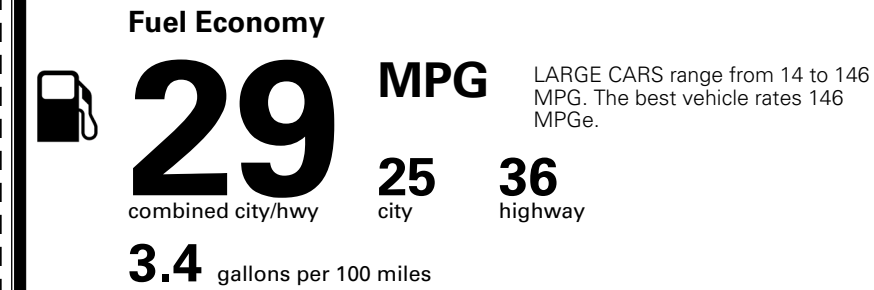

\$295.00
 \$2,200.00

 \$350.00
 \$135.00
 \$75.00

\$ 31,445.00

\$ 1,195.00

\$ 32,640.00

EPA DOT Fuel Economy and Environment

Gasoline Vehicle

You save \$0
 in fuel costs over 5 years compared to the average new vehicle.