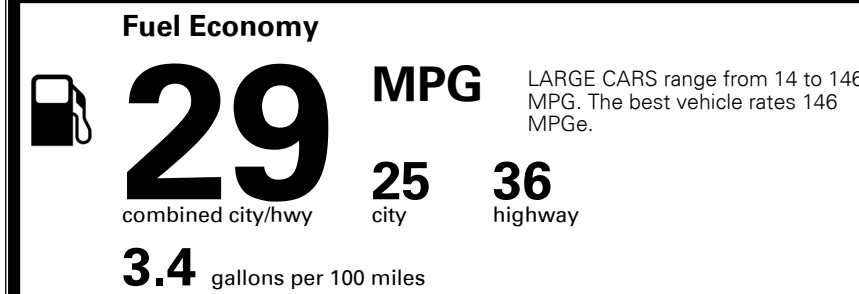

\$ 31,445.00

INLAND FREIGHT AND HANDLING

\$ 1,195.00

TOTAL MANUFACTURER'S SUGGESTED RETAIL PRICE ▶

\$ 32,640.00

TOTAL ADDITIONAL WEIGHT: 6.7

*Additional terms and conditions apply.
 **Kia Connect may be currently unavailable for some Model Year 2022 and newer vehicles sold or purchased in Massachusetts; please see owners.kia.com for more information.
 NOTE: When you purchase this vehicle, Kia America, Inc. collects personal information you provide to the dealership. For information on our collection and use of personal information and your rights, please see our Privacy Policy on www.kia.com.

EPA DOT Fuel Economy and Environment

Gasoline Vehicle

You save \$0
 in fuel costs over 5 years compared to the average new vehicle.

Annual fuel cost \$1,700

Actual results will vary for many reasons, including driving conditions and how you drive and maintain your vehicle. The average new vehicle gets 29 MPG and costs \$8,500 to fuel over 5 years. Cost estimates are based on 15,000 miles per year at \$ 3.30 per gallon. MPGe is miles per gasoline gallon equivalent. Vehicle emissions are a significant cause of climate change and smog.