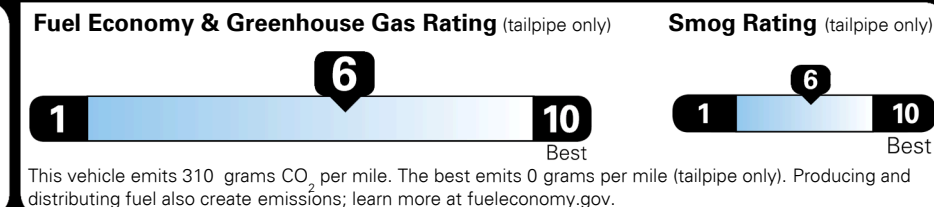

Actual results will vary for many reasons, including driving conditions and how you drive and maintain your vehicle. The average new vehicle gets 29 MPG and costs $8,500 to fuel over 5 years. Cost estimates are based on 15,000 miles per year at $ 3.30 per gallon. MPGe is miles per gasoline gallon equivalent. Vehicle emissions are a significant cause of climate change and smog.

fueleconomy.gov

Calculate personalized estimates and compare vehicles

GOVERNMENT 5-STAR SAFETY RATINGS

Overall Vehicle Score ★ ★ ★ ★ ★

Based on the combined rating of frontal, side and rollover. Should ONLY be compared to other vehicles of similar size and weight.

Frontal Driver ★ ★ ★ ★ ★

Crash Passenger ★ ★ ★ ★ ★

Based on the risk of injury in a frontal impact. Should ONLY be compared to other vehicles of similar size and weight.

Side Front seat ★ ★ ★ ★ ★

Crash Rear seat ★ ★ ★ ★ ★

Star ratings based on the risk of injury in a side impact.

Rollover ★ ★ ★ ★ ★

Star ratings based on the risk of rollover in a single-vehicle crash.

Star ratings range from 1 to 5 stars (★★★★★) with 5 being the highest.

Source: National Highway Traffic Safety Administration (NHTSA).

www.safercar.gov or 1-888-327-4236

Manufacturer's suggested retail price includes Manufacturer's recommended pre-delivery service. License and title fees, state and local taxes and other dealer installed options and accessories are not included in the manufacturer's suggested retail price.

PARTS CONTENT INFORMATION

FOR VEHICLES IN THIS CAR LINE U.S./CANADIAN PARTS CONTENT: 0 %

MAJOR SOURCES OF FOREIGN PARTS: KOREA: 90%

NOTE: PARTS CONTENT DOES NOT INCLUDE FINAL ASSEMBLY, DISTRIBUTION, OR OTHER NON-PARTS COSTS.

FOR THIS VEHICLE FINAL ASSEMBLY POINT: HWASUNG, KOREA

COUNTRY OF ORIGIN

ENGINE (MOTOR): KOREA

TRANSMISSION: KOREA