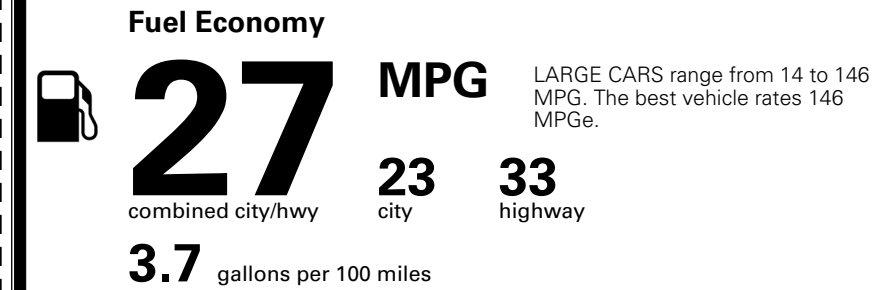

TOTAL MANUFACTURER'S SUGGESTED RETAIL PRICE ▶

TOTAL ADDITIONAL WEIGHT: 7.0

\$ 33,590.00

Included
 Included
 Included
 Included
 Included
 Included
 Included
 Included
 Included

\$495.00
 \$350.00
 \$75.00
 \$80.00

\$ 34,590.00

\$ 1,245.00

\$ 35,835.00

EPA DOT Fuel Economy and Environment

Gasoline Vehicle

You spend \$750 more in fuel costs over 5 years compared to the average new vehicle.

Annual fuel cost \$1,850

Actual results will vary for many reasons, including driving conditions and how you drive and maintain your vehicle. The average new vehicle gets 29 MPG and costs \$8,500 to fuel over 5 years. Cost estimates are based on 15,000 miles per year at \$ 3.30 per gallon. MPGe is miles per gasoline gallon equivalent. Vehicle emissions are a significant cause of climate change and smog.