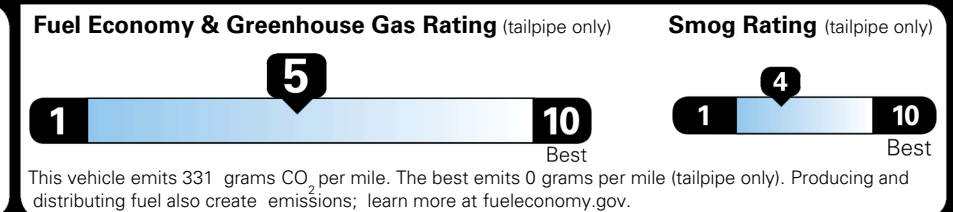

\$ 34,590.00

\$ 1,245.00

\$ 35,835.00

EPA DOT Fuel Economy and Environment

Gasoline Vehicle

You spend \$750 more in fuel costs over 5 years compared to the average new vehicle.

Annual fuel cost \$1,850

Actual results will vary for many reasons, including driving conditions and how you drive and maintain your vehicle. The average new vehicle gets 29 MPG and costs \$8,500 to fuel over 5 years. Cost estimates are based on 15,000 miles per year at \$ 3.30 per gallon. MPGe is miles per gasoline gallon equivalent. Vehicle emissions are a significant cause of climate change and smog.