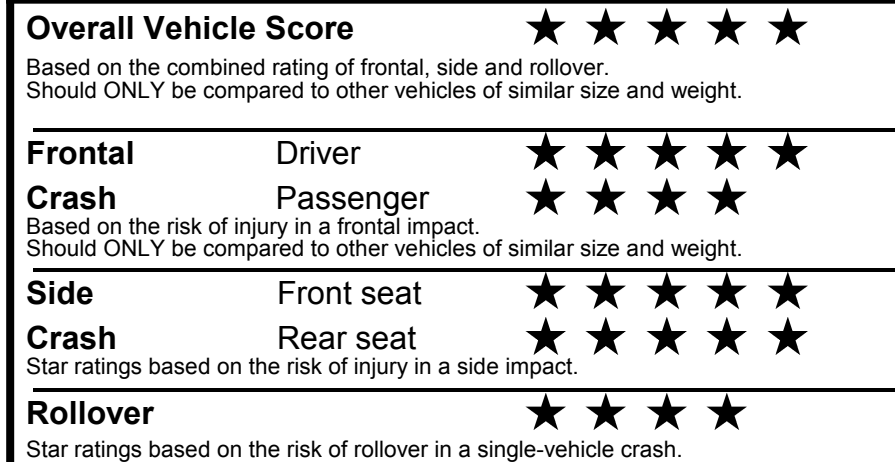

### GOVERNMENT 5-STAR SAFETY RATINGS

Star ratings range from 1 to 5 stars (★★★★★) with 5 being the highest.  
 Source: National Highway Traffic Safety Administration (NHTSA).  
[www.safercar.gov](http://www.safercar.gov) or 1-888-327-4236