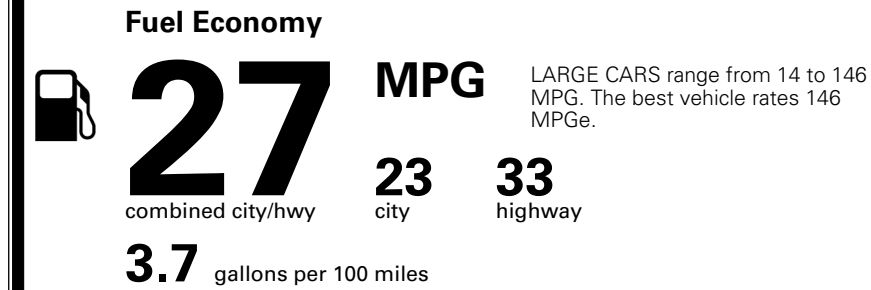

EPA DOT Fuel Economy and Environment

Gasoline Vehicle

You spend
$750
more in fuel costs
over 5 years
compared to the
average new vehicle.

Annual fuel cost
$1,850