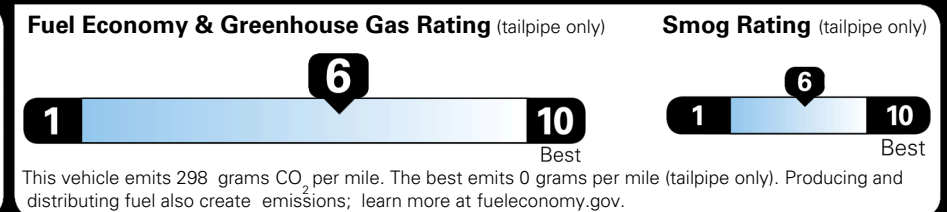

MSRP INCLUDING OPTIONS \$ 28,050.00

INLAND FREIGHT AND HANDLING \$ 1,245.00

TOTAL MANUFACTURER'S SUGGESTED RETAIL PRICE ▶ \$ 29,295.00

TOTAL ADDITIONAL WEIGHT: 7.0

*Additional terms and conditions apply.
 **Kia Connect may be currently unavailable for some Model Year 2022 and newer vehicles sold or purchased in Massachusetts; please see owners.kia.com for more information.
 NOTE: When you purchase this vehicle, Kia America, Inc. collects personal information you provide to the dealership. For information on our collection and use of personal information and your rights, please see our Privacy Policy on www.kia.com.

EPA DOT Fuel Economy and Environment

Gasoline Vehicle

You save \$250
 in fuel costs over 5 years compared to the average new vehicle.

Annual fuel cost \$1,650

Actual results will vary for many reasons, including driving conditions and how you drive and maintain your vehicle. The average new vehicle gets 29 MPG and costs \$8,500 to fuel over 5 years. Cost estimates are based on 15,000 miles per year at \$ 3.30 per gallon. MPGe is miles per gasoline gallon equivalent. Vehicle emissions are a significant cause of climate change and smog.