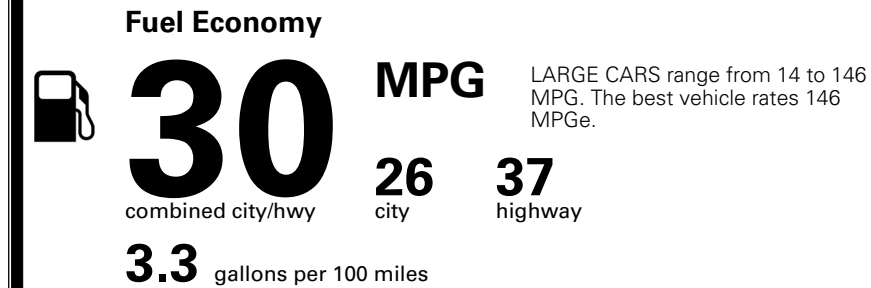

MSRP INCLUDING OPTIONS \$ 28,050.00

INLAND FREIGHT AND HANDLING \$ 1,245.00

TOTAL MANUFACTURER'S SUGGESTED RETAIL PRICE ▶ \$ 29,295.00

TOTAL ADDITIONAL WEIGHT: 7.0

*Additional terms and conditions apply.
 **Kia Connect may be currently unavailable for some Model Year 2022 and newer vehicles sold or purchased in Massachusetts; please see owners.kia.com for more information.
 NOTE: When you purchase this vehicle, Kia America, Inc. collects personal information you provide to the dealership. For information on our collection and use of personal information and your rights, please see our Privacy Policy on www.kia.com.

EPA DOT Fuel Economy and Environment

Gasoline Vehicle

You save \$250
 in fuel costs over 5 years compared to the average new vehicle.

Annual fuel cost \$1,650

Actual results will vary for many reasons, including driving conditions and how you drive and maintain your vehicle. The average new vehicle gets 29 MPG and costs \$8,500 to fuel over 5 years. Cost estimates are based on 15,000 miles per year at \$ 3.30 per gallon. MPGe is miles per gasoline gallon equivalent. Vehicle emissions are a significant cause of climate change and smog.