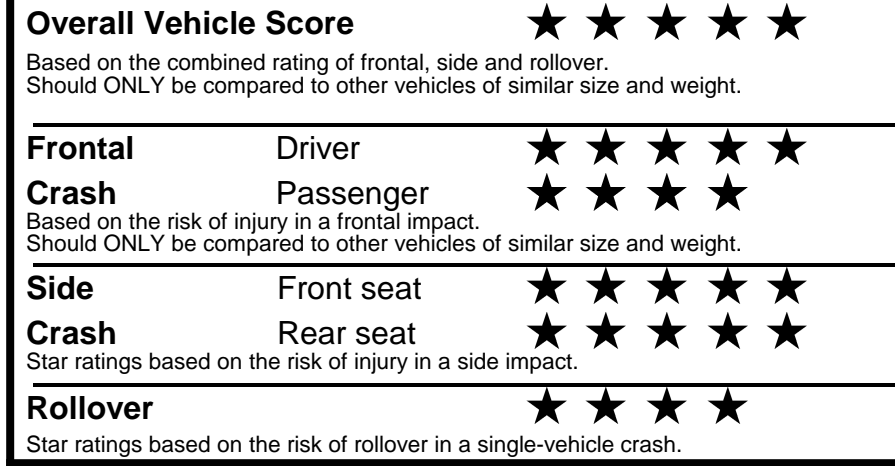

GOVERNMENT 5-STAR SAFETY RATINGS

PARTS CONTENT INFORMATION

FOR VEHICLES IN THIS CAR LINE U.S./CANADIAN PARTS CONTENT: 0 %

MAJOR SOURCES OF FOREIGN PARTS: KOREA: 90%

NOTE: PARTS CONTENT DOES NOT INCLUDE FINAL ASSEMBLY, DISTRIBUTION, OR OTHER NON-PARTS COSTS.

FOR THIS VEHICLE FINAL ASSEMBLY POINT: HWASUNG, KOREA

COUNTRY OF ORIGIN ENGINE (MOTOR): KOREA

TRANSMISSION: KOREA

Star ratings range from 1 to 5 stars (★★★★★) with 5 being the highest. Source: National Highway Traffic Safety Administration (NHTSA). www.safercar.gov or 1-888-327-4236

Manufacturer's suggested retail price includes Manufacturer's recommended pre-delivery service. License and title fees, state and local taxes and other dealer installed options and accessories are not included in the manufacturer's suggested retail price.