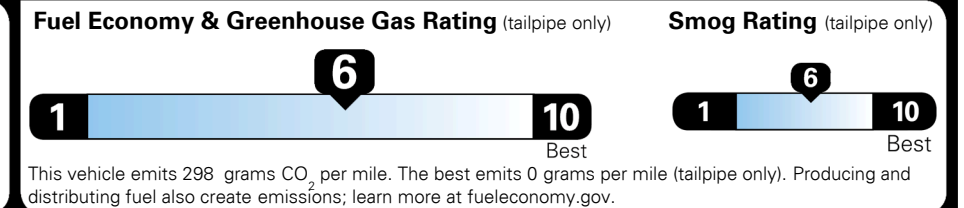

Actual results will vary for many reasons, including driving conditions and how you drive and maintain your vehicle. The average new vehicle gets 29 MPG and costs $8,500 to fuel over 5 years. Cost estimates are based on 15,000 miles per year at $ 3.30 per gallon. MPGe is miles per gasoline gallon equivalent. Vehicle emissions are a significant cause of climate change and smog.

fueleconomy.gov

Calculate personalized estimates and compare vehicles