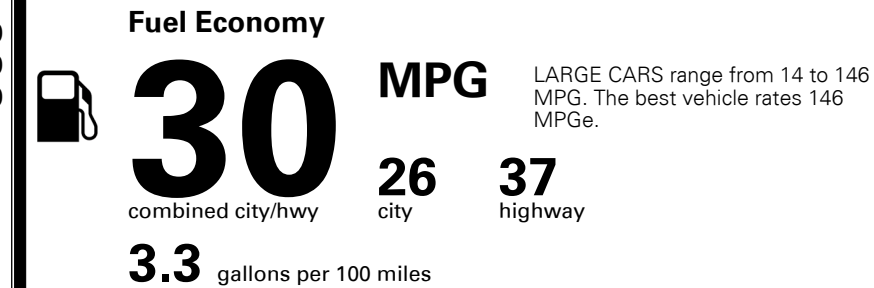

MSRP INCLUDING OPTIONS \$ 27,895.00
 INLAND FREIGHT AND HANDLING \$ 1,195.00
TOTAL MANUFACTURER'S SUGGESTED RETAIL PRICE ▶ \$ 29,090.00

TOTAL ADDITIONAL WEIGHT: 7.0

EPA DOT Fuel Economy and Environment

Gasoline Vehicle