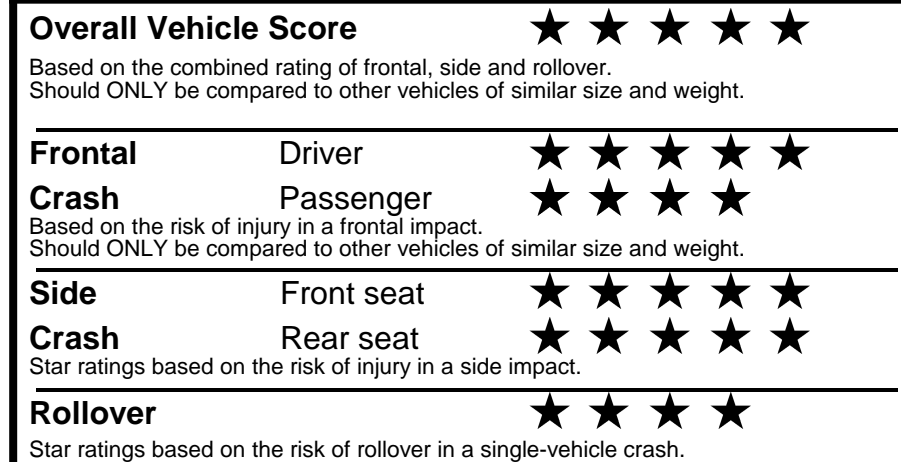

fueleconomy.gov

Calculate personalized estimates and compare vehicles

GOVERNMENT 5-STAR SAFETY RATINGS

Star ratings range from 1 to 5 stars (★★★★★) with 5 being the highest.
 Source: National Highway Traffic Safety Administration (NHTSA).
www.safercar.gov or 1-888-327-4236