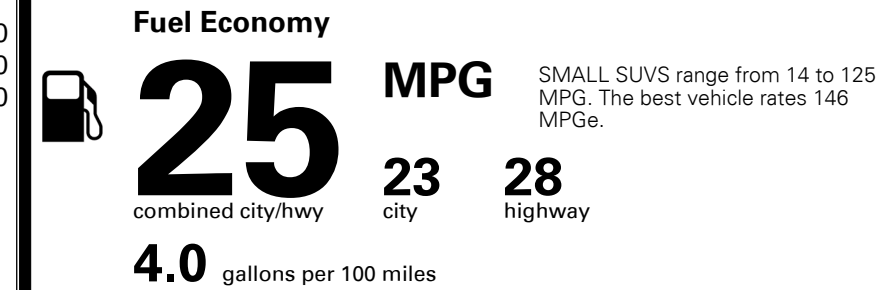

MSRP INCLUDING OPTIONS \$ 37,620.00

INLAND FREIGHT AND HANDLING \$ 1,445.00

TOTAL MANUFACTURER'S SUGGESTED RETAIL PRICE ▶ \$ 39,065.00

TOTAL ADDITIONAL WEIGHT: 7.0

*Additional terms and conditions apply.
 **Kia Connect may be currently unavailable for some Model Year 2022 and newer vehicles sold or purchased in Massachusetts; please see owners.kia.com for more information.
 NOTE: When you purchase this vehicle, Kia America, Inc. collects personal information you provide to the dealership. For information on our collection and use of personal information and your rights, please see our Privacy Policy on www.kia.com.

EPA DOT Fuel Economy and Environment

Gasoline Vehicle

You spend \$1,500 more in fuel costs over 5 years compared to the average new vehicle.

Annual fuel cost \$2,000

Actual results will vary for many reasons, including driving conditions and how you drive and maintain your vehicle. The average new vehicle gets 29 MPG and costs \$8,500 to fuel over 5 years. Cost estimates are based on 15,000 miles per year at \$ 3.30 per gallon. MPGe is miles per gasoline gallon equivalent. Vehicle emissions are a significant cause of climate change and smog.