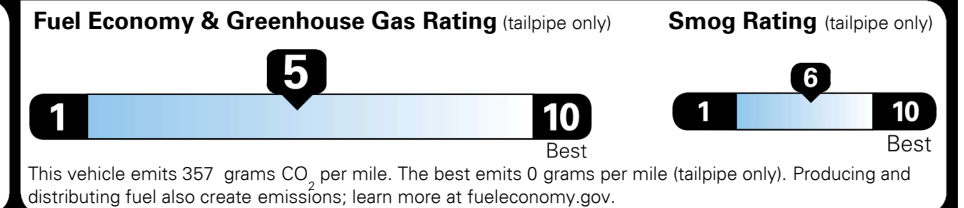

MSRP INCLUDING OPTIONS \$ 37,620.00

INLAND FREIGHT AND HANDLING \$ 1,445.00

TOTAL MANUFACTURER'S SUGGESTED RETAIL PRICE ▶ \$ 39,065.00

TOTAL ADDITIONAL WEIGHT: 7.0

*Additional terms and conditions apply.
 **Kia Connect may be currently unavailable for some Model Year 2022 and newer vehicles sold or purchased in Massachusetts; please see owners.kia.com for more information.
 NOTE: When you purchase this vehicle, Kia America, Inc. collects personal information you provide to the dealership. For information on our collection and use of personal information and your rights, please see our Privacy Policy on www.kia.com.

EPA DOT Fuel Economy and Environment

Gasoline Vehicle

You spend \$1,500 more in fuel costs over 5 years compared to the average new vehicle.

Annual fuel cost \$2,000

Actual results will vary for many reasons, including driving conditions and how you drive and maintain your vehicle. The average new vehicle gets 29 MPG and costs \$8,500 to fuel over 5 years. Cost estimates are based on 15,000 miles per year at \$ 3.30 per gallon. MPGe is miles per gasoline gallon equivalent. Vehicle emissions are a significant cause of climate change and smog.