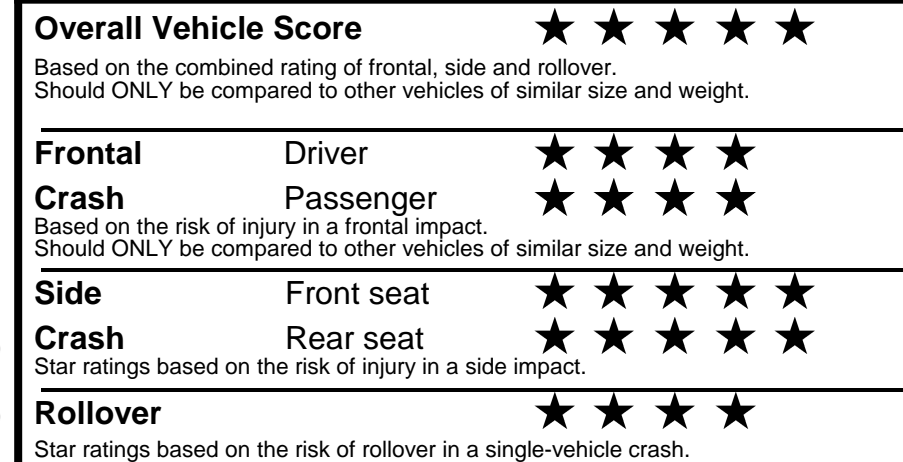

fueleconomy.gov

Calculate personalized estimates and compare vehicles

GOVERNMENT 5-STAR SAFETY RATINGS

Star ratings range from 1 to 5 stars (★★★★★) with 5 being the highest.
 Source: National Highway Traffic Safety Administration (NHTSA).
www.safercar.gov or 1-888-327-4236