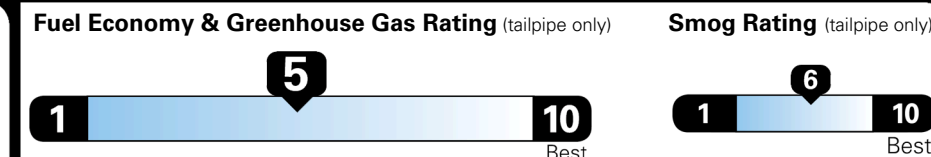

This vehicle emits 339 grams CO₂ per mile. The best emits 0 grams per mile (tailpipe only). Producing and distributing fuel also create emissions; learn more at fueleconomy.gov.

Actual results will vary for many reasons, including driving conditions and how you drive and maintain your vehicle. The average new vehicle gets 29 MPG and costs $8,500 to fuel over 5 years. Cost estimates are based on 15,000 miles per year at $ 3.30 per gallon. MPGe is miles per gasoline gallon equivalent. Vehicle emissions are a significant cause of climate change and smog.

fueleconomy.gov

Calculate personalized estimates and compare vehicles

GOVERNMENT 5-STAR SAFETY RATINGS

Overall Vehicle Score ★ ★ ★ ★ ★

Based on the combined rating of frontal, side and rollover. Should ONLY be compared to other vehicles of similar size and weight.

Frontal	Driver	★ ★ ★ ★ ★
Crash	Passenger	★ ★ ★ ★ ★

Based on the risk of injury in a frontal impact. Should ONLY be compared to other vehicles of similar size and weight.

Side	Front seat	★ ★ ★ ★ ★
Crash	Rear seat	★ ★ ★ ★ ★

Star ratings based on the risk of injury in a side impact.

Rollover ★ ★ ★ ★ ★

Star ratings based on the risk of rollover in a single-vehicle crash.

Star ratings range from 1 to 5 stars (★★★★★) with 5 being the highest.

Source: National Highway Traffic Safety Administration (NHTSA).

www.safercar.gov or 1-888-327-4236

Manufacturer's suggested retail price includes Manufacturer's recommended pre-delivery service. License and title fees, state and local taxes and other dealer installed options and accessories are not included in the manufacturer's suggested retail price.

PARTS CONTENT INFORMATION

FOR VEHICLES IN THIS CAR LINE U.S./CANADIAN PARTS CONTENT: 55 %

MAJOR SOURCES OF FOREIGN PARTS: KOREA: 30%

NOTE: PARTS CONTENT DOES NOT INCLUDE FINAL ASSEMBLY, DISTRIBUTION, OR OTHER NON-PARTS COSTS.

FOR THIS VEHICLE FINAL ASSEMBLY POINT: WEST POINT, GA, USA

COUNTRY OF ORIGIN

ENGINE (MOTOR): USA

TRANSMISSION: USA