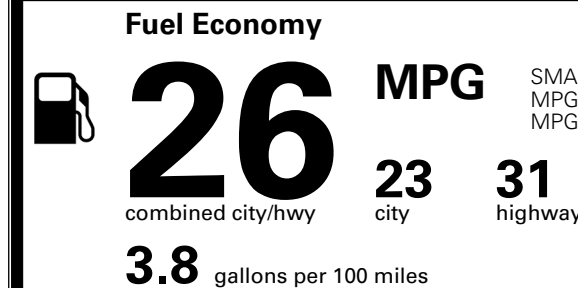

TOTAL ADDITIONAL WEIGHT: 12.2

EPA DOT Fuel Economy and Environment

Gasoline Vehicle

SMALL SUVs range from 14 to 138 MPG. The best vehicle rates 146 MPGe.

You spend \$1,000 more in fuel costs over 5 years compared to the average new vehicle.