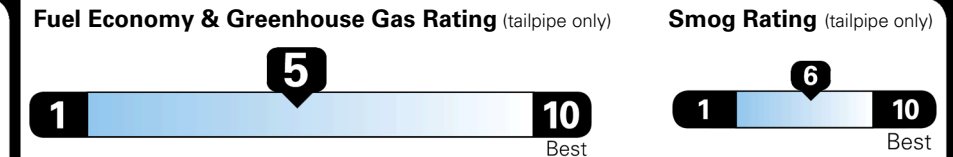

This vehicle emits 339 grams CO₂ per mile. The best emits 0 grams per mile (tailpipe only). Producing and distributing fuel also create emissions; learn more at fueleconomy.gov.

Actual results will vary for many reasons, including driving conditions and how you drive and maintain your vehicle. The average new vehicle gets 29 MPG and costs $8,500 to fuel over 5 years. Cost estimates are based on 15,000 miles per year at $ 3.30 per gallon. MPGe is miles per gasoline gallon equivalent. Vehicle emissions are a significant cause of climate change and smog.

fueleconomy.gov

Calculate personalized estimates and compare vehicles

GOVERNMENT 5-STAR SAFETY RATINGS

Overall Vehicle Score ★ ★ ★ ★ ★

Based on the combined rating of frontal, side and rollover. Should ONLY be compared to other vehicles of similar size and weight.

Frontal Driver ★ ★ ★ ★

Crash Passenger ★ ★ ★ ★

Based on the risk of injury in a frontal impact. Should ONLY be compared to other vehicles of similar size and weight.

Side Front seat ★ ★ ★ ★ ★

Crash Rear seat ★ ★ ★ ★ ★

Star ratings based on the risk of injury in a side impact.

Rollover ★ ★ ★ ★

Star ratings based on the risk of rollover in a single-vehicle crash.

Star ratings range from 1 to 5 stars (★★★★★) with 5 being the highest.

Source: National Highway Traffic Safety Administration (NHTSA).

www.safercar.gov or 1-888-327-4236

Manufacturer's suggested retail price includes Manufacturer's recommended pre-delivery service. License and title fees, state and local taxes and other dealer installed options and accessories are not included in the manufacturer's suggested retail price.

PARTS CONTENT INFORMATION

FOR VEHICLES IN THIS CAR LINE U.S./CANADIAN PARTS CONTENT: 55 %

MAJOR SOURCES OF FOREIGN PARTS: KOREA: 30%

NOTE: PARTS CONTENT DOES NOT INCLUDE FINAL ASSEMBLY, DISTRIBUTION, OR OTHER NON-PARTS COSTS.

FOR THIS VEHICLE FINAL ASSEMBLY POINT: WEST POINT, GA, USA

COUNTRY OF ORIGIN

ENGINE (MOTOR): USA

TRANSMISSION: USA

*Additional terms and conditions apply.

**Kia Connect may be currently unavailable for some Model Year 2022 and newer vehicles sold or purchased in Massachusetts; please see owners.kia.com for more information.

NOTE: When you purchase this vehicle, Kia America, Inc. collects personal information you provide to the dealership. For information on our collection and use of personal information and your rights, please see our Privacy Policy on www.kia.com.