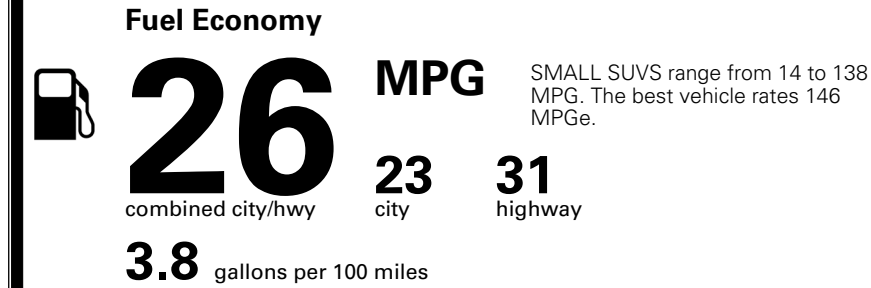

MSRP INCLUDING OPTIONS \$ 37,735.00

INLAND FREIGHT AND HANDLING \$ 1,495.00

TOTAL MANUFACTURER'S SUGGESTED RETAIL PRICE ▶ \$ 39,230.00

TOTAL ADDITIONAL WEIGHT: 12.2

EPA DOT Fuel Economy and Environment

Gasoline Vehicle