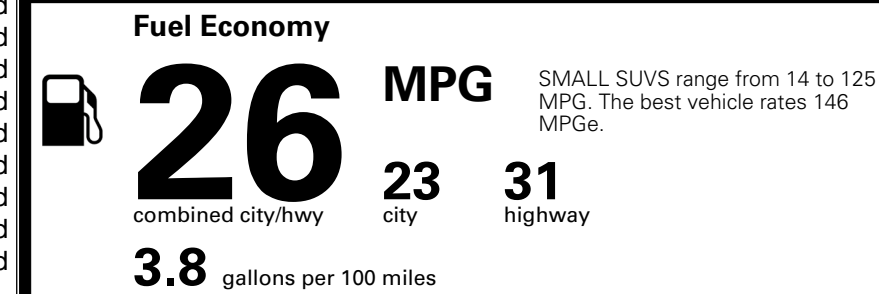

TOTAL ADDITIONAL WEIGHT: 12.2

EPA DOT Fuel Economy and Environment

Gasoline Vehicle

You spend \$1,000 more in fuel costs over 5 years compared to the average new vehicle.

Annual fuel cost \$1,900

Actual results will vary for many reasons, including driving conditions and how you drive and maintain your vehicle. The average new vehicle gets 29 MPG and costs \$8,500 to fuel over 5 years. Cost estimates are based on 15,000 miles per year at \$ 3.30 per gallon. MPGe is miles per gasoline gallon equivalent. Vehicle emissions are a significant cause of climate change and smog.