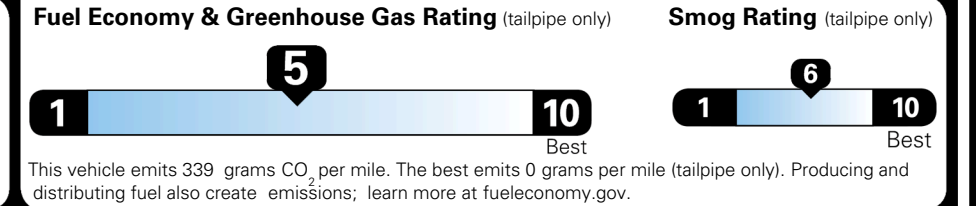

TOTAL ADDITIONAL WEIGHT: 12.2

EPA DOT Fuel Economy and Environment

Gasoline Vehicle

You spend \$1,000 more in fuel costs over 5 years compared to the average new vehicle.

Annual fuel cost \$1,900

Actual results will vary for many reasons, including driving conditions and how you drive and maintain your vehicle. The average new vehicle gets 29 MPG and costs \$8,500 to fuel over 5 years. Cost estimates are based on 15,000 miles per year at \$ 3.30 per gallon. MPGe is miles per gasoline gallon equivalent. Vehicle emissions are a significant cause of climate change and smog.