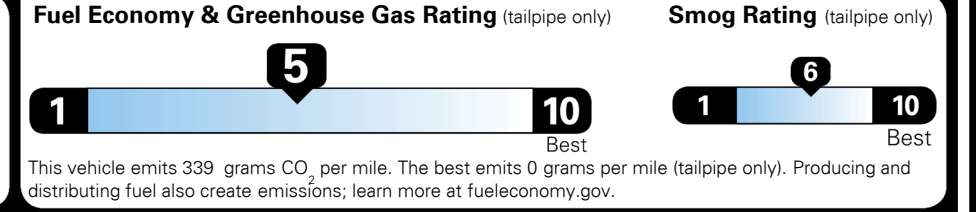

TOTAL ADDITIONAL WEIGHT: 13.0

EPA DOT Fuel Economy and Environment

Gasoline Vehicle

You spend \$1,000 more in fuel costs over 5 years compared to the average new vehicle.

Annual fuel cost \$1,900

Actual results will vary for many reasons, including driving conditions and how you drive and maintain your vehicle. The average new vehicle gets 29 MPG and costs \$8,500 to fuel over 5 years. Cost estimates are based on 15,000 miles per year at \$ 3.30 per gallon. MPGe is miles per gasoline gallon equivalent. Vehicle emissions are a significant cause of climate change and smog.