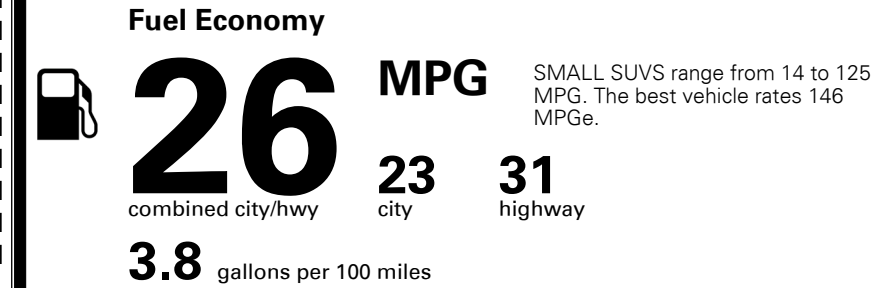

TOTAL ADDITIONAL WEIGHT: 13.0

EPA DOT Fuel Economy and Environment

Gasoline Vehicle

You spend \$1,000 more in fuel costs over 5 years compared to the average new vehicle.

Annual fuel cost \$1,900

Actual results will vary for many reasons, including driving conditions and how you drive and maintain your vehicle. The average new vehicle gets 29 MPG and costs \$8,500 to fuel over 5 years. Cost estimates are based on 15,000 miles per year at \$ 3.30 per gallon. MPGe is miles per gasoline gallon equivalent. Vehicle emissions are a significant cause of climate change and smog.