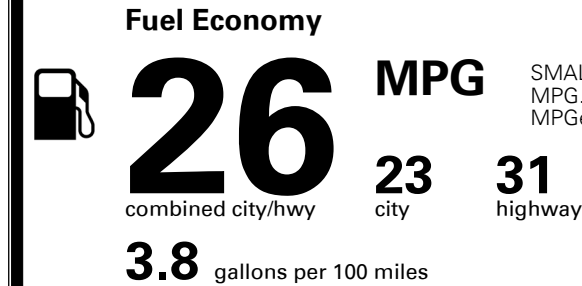

TOTAL ADDITIONAL WEIGHT: 14.6

EPA DOT Fuel Economy and Environment

Gasoline Vehicle

SMALL SUVs range from 14 to 118 MPG. The best vehicle rates 140 MPGe.

You spend \$500 more in fuel costs over 5 years compared to the average new vehicle.