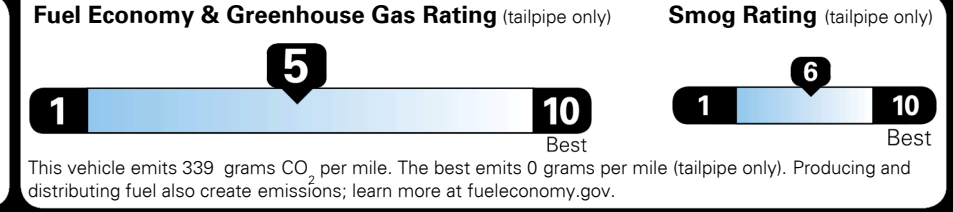

Actual results will vary for many reasons, including driving conditions and how you drive and maintain your vehicle. The average new vehicle gets 29 MPG and costs $8,500 to fuel over 5 years. Cost estimates are based on 15,000 miles per year at $ 3.30 per gallon. MPGe is miles per gasoline gallon equivalent. Vehicle emissions are a significant cause of climate change and smog.

fueleconomy.gov

Calculate personalized estimates and compare vehicles