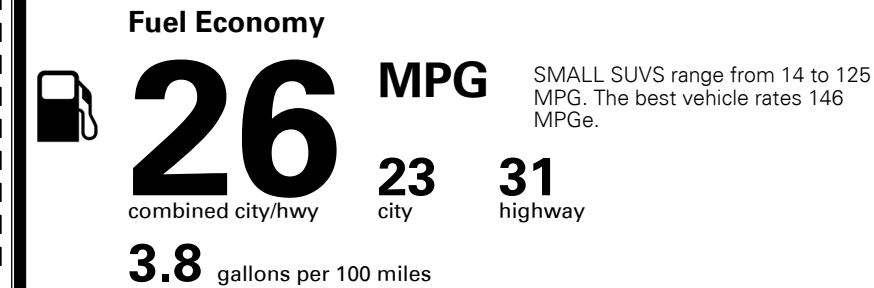

MSRP INCLUDING OPTIONS \$ 37,580.00

INLAND FREIGHT AND HANDLING \$ 1,445.00

TOTAL MANUFACTURER'S SUGGESTED RETAIL PRICE ▶ \$ 39,025.00

EPA DOT Fuel Economy and Environment

Gasoline Vehicle

You spend \$1,000 more in fuel costs over 5 years compared to the average new vehicle.