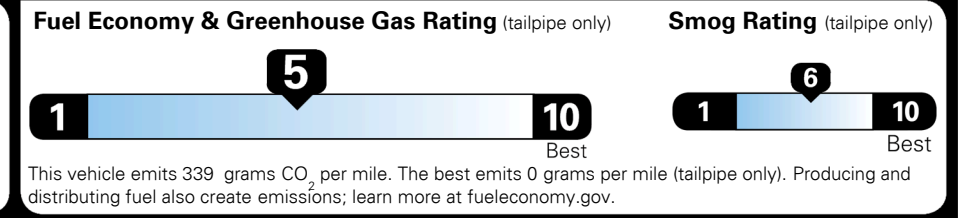

EPA DOT Fuel Economy and Environment

Gasoline Vehicle

You spend \$1,000 more in fuel costs over 5 years compared to the average new vehicle.

Annual fuel cost \$1,900

Actual results will vary for many reasons, including driving conditions and how you drive and maintain your vehicle. The average new vehicle gets 29 MPG and costs \$8,500 to fuel over 5 years. Cost estimates are based on 15,000 miles per year at \$ 3.30 per gallon. MPGe is miles per gasoline gallon equivalent. Vehicle emissions are a significant cause of climate change and smog.