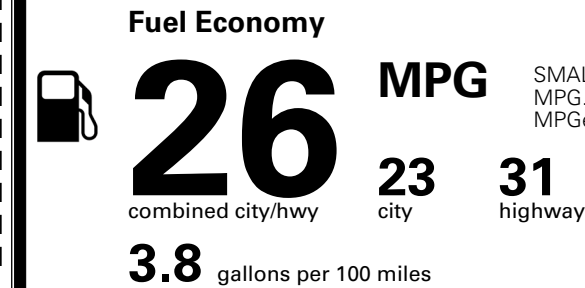

MSRP INCLUDING OPTIONS \$ 36,315.00

INLAND FREIGHT AND HANDLING \$ 1,495.00

TOTAL MANUFACTURER'S SUGGESTED RETAIL PRICE ▶

\$ 37,810.00

TOTAL ADDITIONAL WEIGHT: 7.0

EPA DOT Fuel Economy and Environment

Gasoline Vehicle

You spend \$1,000 more in fuel costs over 5 years compared to the average new vehicle.

Annual fuel cost \$1,900

Actual results will vary for many reasons, including driving conditions and how you drive and maintain your vehicle. The average new vehicle gets 29 MPG and costs \$8,500 to fuel over 5 years. Cost estimates are based on 15,000 miles per year at \$ 3.30 per gallon. MPGe is miles per gasoline gallon equivalent. Vehicle emissions are a significant cause of climate change and smog.