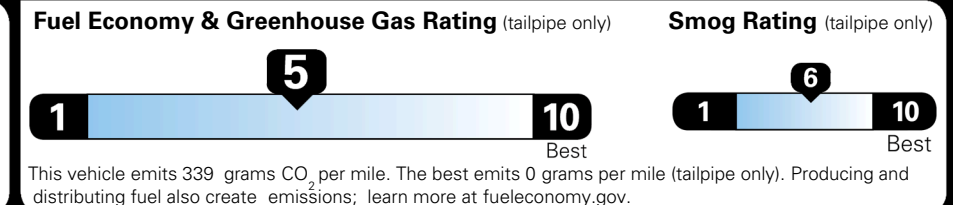

You spend $1,000 more in fuel costs over 5 years compared to the average new vehicle.

Annual fuel cost $1,900