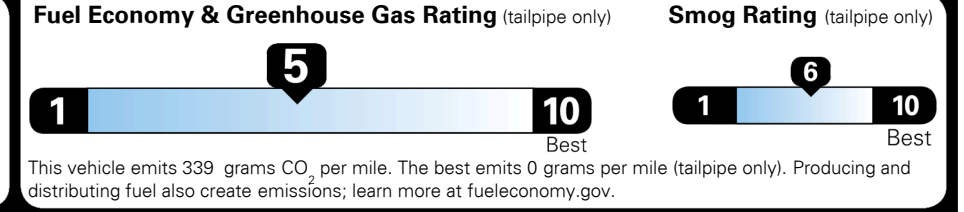

TOTAL ADDITIONAL WEIGHT: 12.7

EPA DOT Fuel Economy and Environment

Gasoline Vehicle

You spend \$1,000 more in fuel costs over 5 years compared to the average new vehicle.

Annual fuel cost \$1,900

Actual results will vary for many reasons, including driving conditions and how you drive and maintain your vehicle. The average new vehicle gets 29 MPG and costs \$8,500 to fuel over 5 years. Cost estimates are based on 15,000 miles per year at \$ 3.30 per gallon. MPGe is miles per gasoline gallon equivalent. Vehicle emissions are a significant cause of climate change and smog.