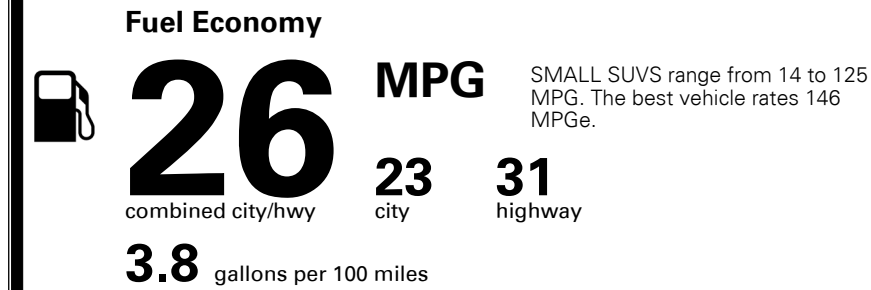

MANUFACTURER'S SUGGESTED RETAIL PRICE ▶

$ 35,090.00

COMPARE S FWD FEATURES

Added to/in place of standard LX FWD features

- 18" Alloy Wheels
- Roof Rails
- Parking Distance Warning-Forward/Reverse
- SynTex Seating Material
- Power Adj. Driver's Seat w/ Power Lumbar
- Wireless Phone Charger
- Heated Front Seats
- Dual-Zone Automatic Climate Control

Included
Included
Included
Included
Included
Included
Included
Included

ADDITIONAL INSTALLED EQUIPMENT:

(In addition to or in place of standard features)
Glacial White Pearl Paint
Panoramic Sunroof Package
- Panoramic Sunroof w/ Power Sunshade
- LED Interior Lighting
Cargo Tray
Auto-Dimming Mirror w/ HomeLink™
Roadside Assistance Kit

$495.00
$1,300.00

$130.00
$375.00
$75.00

MSRP INCLUDING OPTIONS

$ 37,465.00

INLAND FREIGHT AND HANDLING

$ 1,445.00

TOTAL MANUFACTURER'S SUGGESTED RETAIL PRICE ▶

$ 38,910.00

*Additional terms and conditions apply.

**Kia Connect may be currently unavailable for some Model Year 2022 and newer vehicles sold or purchased in Massachusetts; please see owners.kia.com for more information.

NOTE: When you purchase this vehicle, Kia America, Inc. collects personal information you provide to the dealership. For information on our collection and use of personal information and your rights, please see our Privacy Policy on www.kia.com.

TOTAL ADDITIONAL WEIGHT: 12.7

EPA DOT Fuel Economy and Environment

Gasoline Vehicle

You spend $1,000 more in fuel costs over 5 years compared to the average new vehicle.

Annual fuel cost $1,900