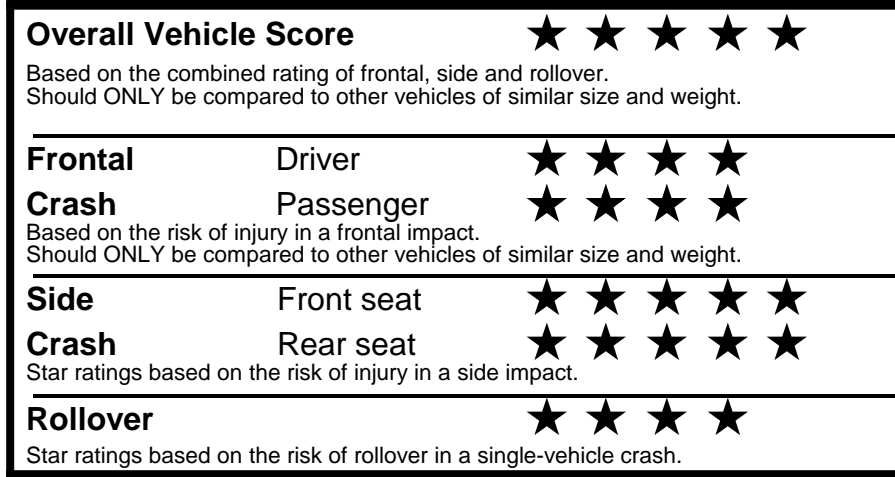

fueleconomy.gov

Calculate personalized estimates and compare vehicles

GOVERNMENT 5-STAR SAFETY RATINGS

Star ratings range from 1 to 5 stars (★★★★★) with 5 being the highest. Source: National Highway Traffic Safety Administration (NHTSA). www.safercar.gov or 1-888-327-4236