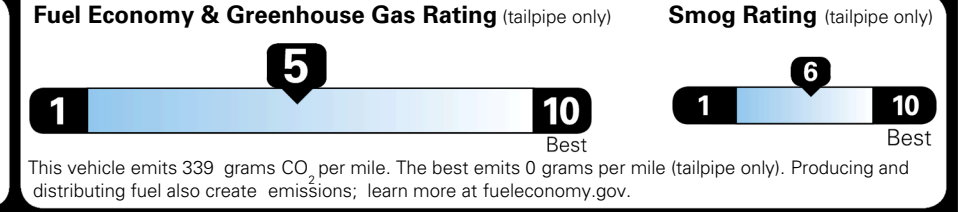

EPA DOT Fuel Economy and Environment

Gasoline Vehicle

You spend \$1,000 more in fuel costs over 5 years compared to the average new vehicle.

Annual fuel cost \$1,900

Actual results will vary for many reasons, including driving conditions and how you drive and maintain your vehicle. The average new vehicle gets 29 MPG and costs \$8,500 to fuel over 5 years. Cost estimates are based on 15,000 miles per year at \$ 3.30 per gallon. MPGe is miles per gasoline gallon equivalent. Vehicle emissions are a significant cause of climate change and smog.