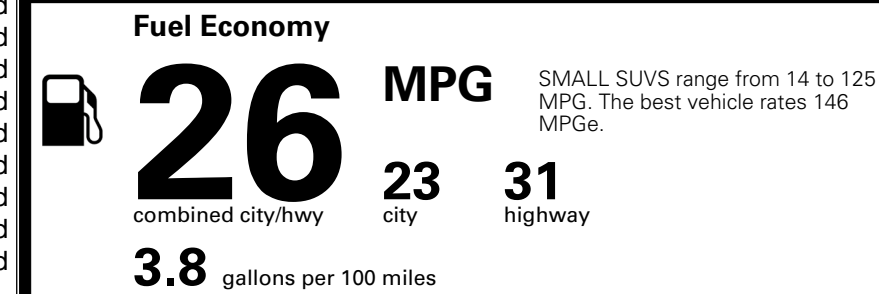

EPA DOT Fuel Economy and Environment

Gasoline Vehicle

You spend $1,000 more in fuel costs over 5 years compared to the average new vehicle.

Annual fuel cost $1,900